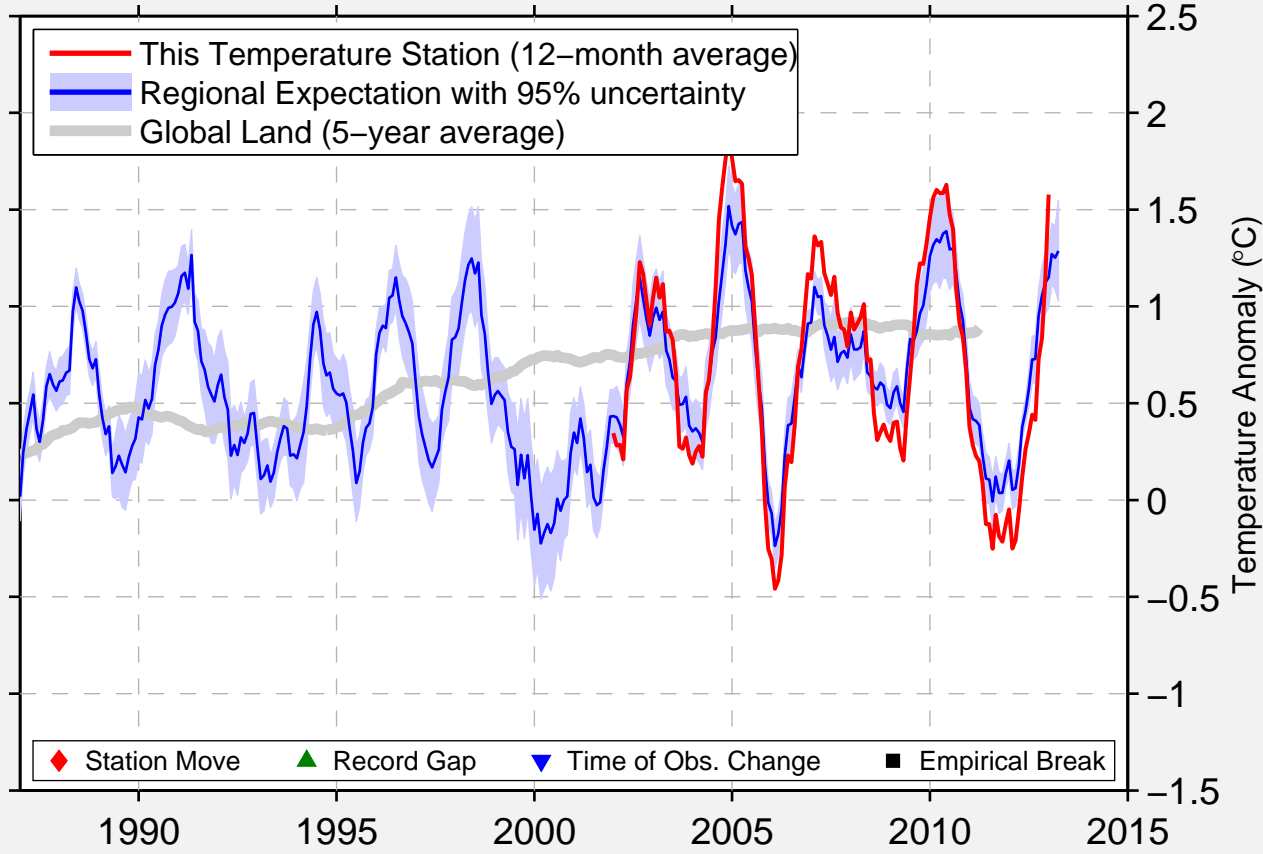

ROEBOURNE AERO

20.752 S, 117.152 E (Australia)

Data Quality Controlled and Aligned at Breakpoints

Berkeley Earth