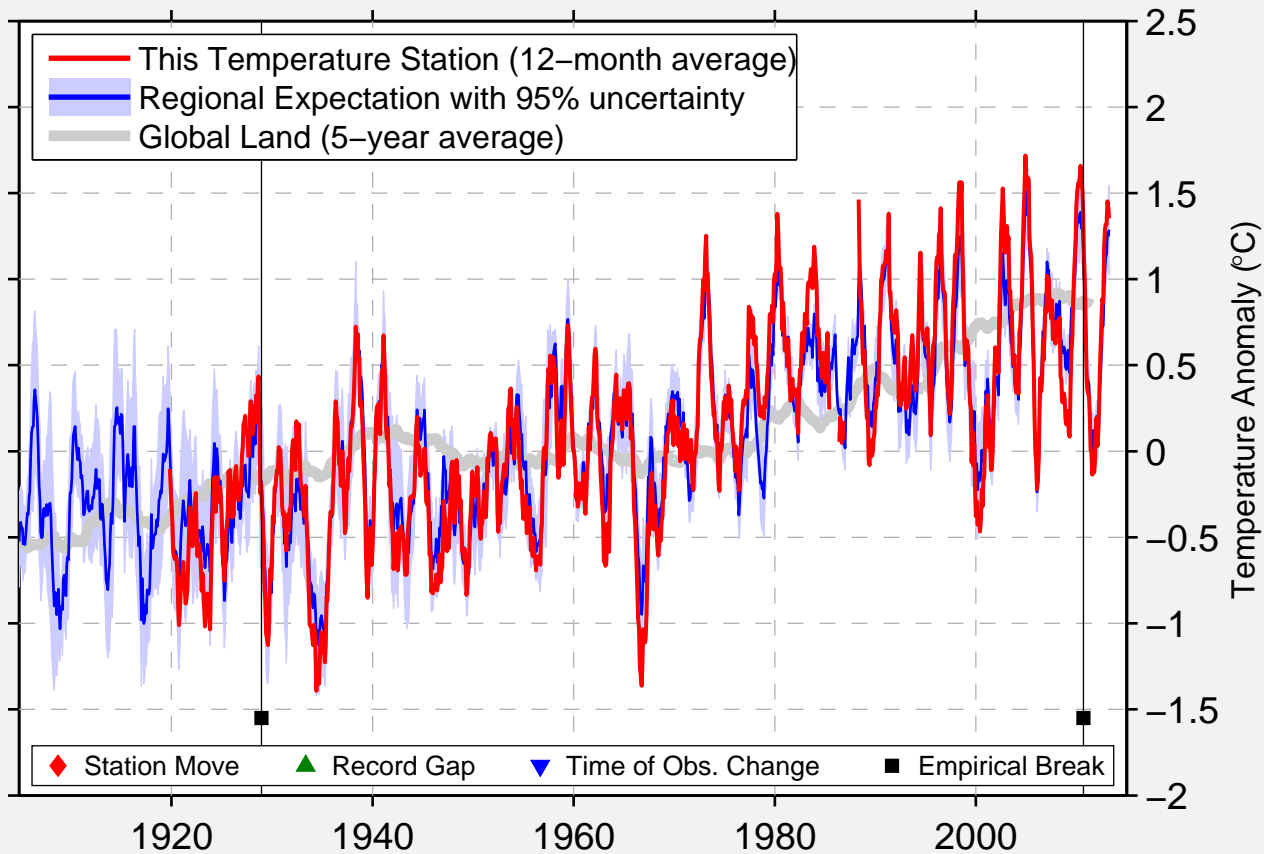

ROEBOURNE POST OFFICE

20.780 S, 117.133 E (Australia)

Data Quality Controlled and Aligned at Breakpoints

Berkeley Earth