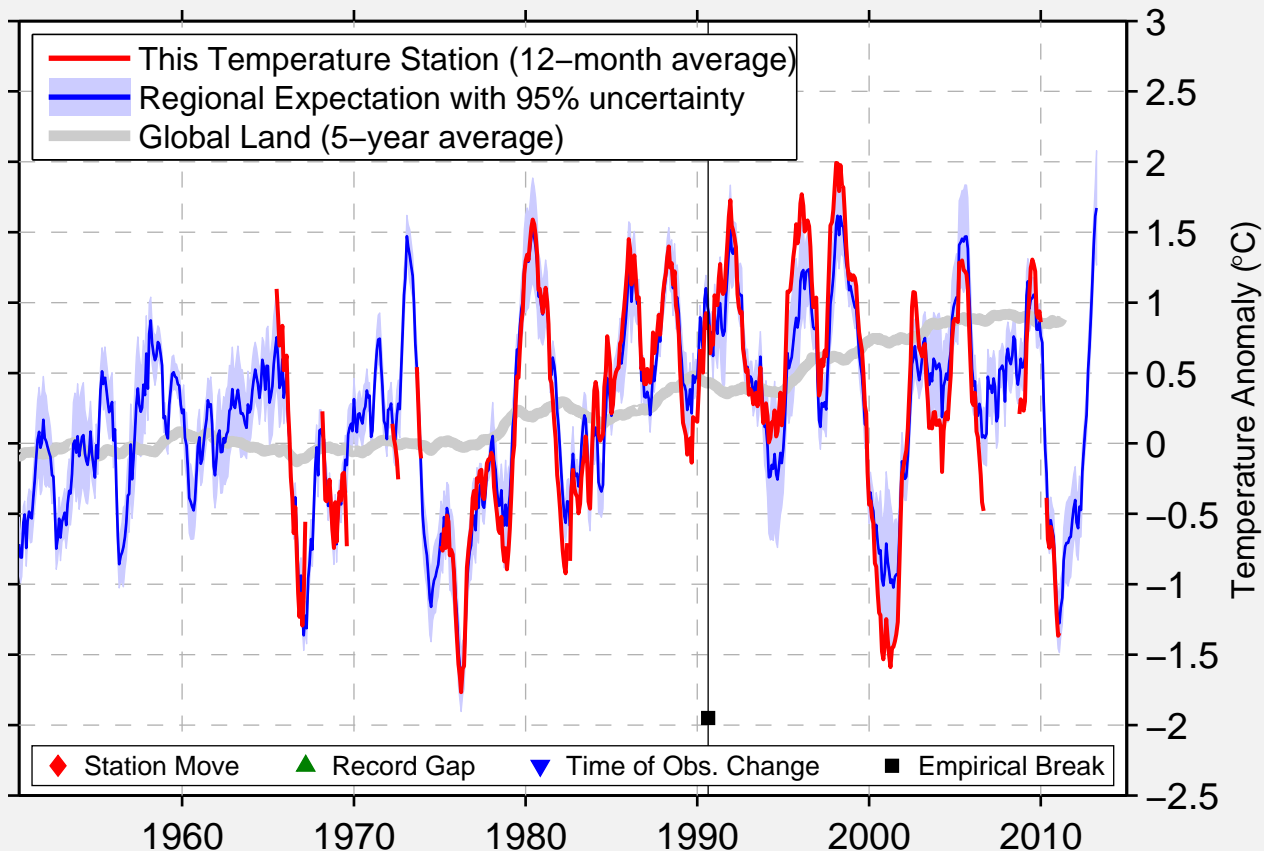

YUENDUMU

22.252 S, 131.790 E (Australia)

Data Quality Controlled and Aligned at Breakpoints

Berkeley Earth