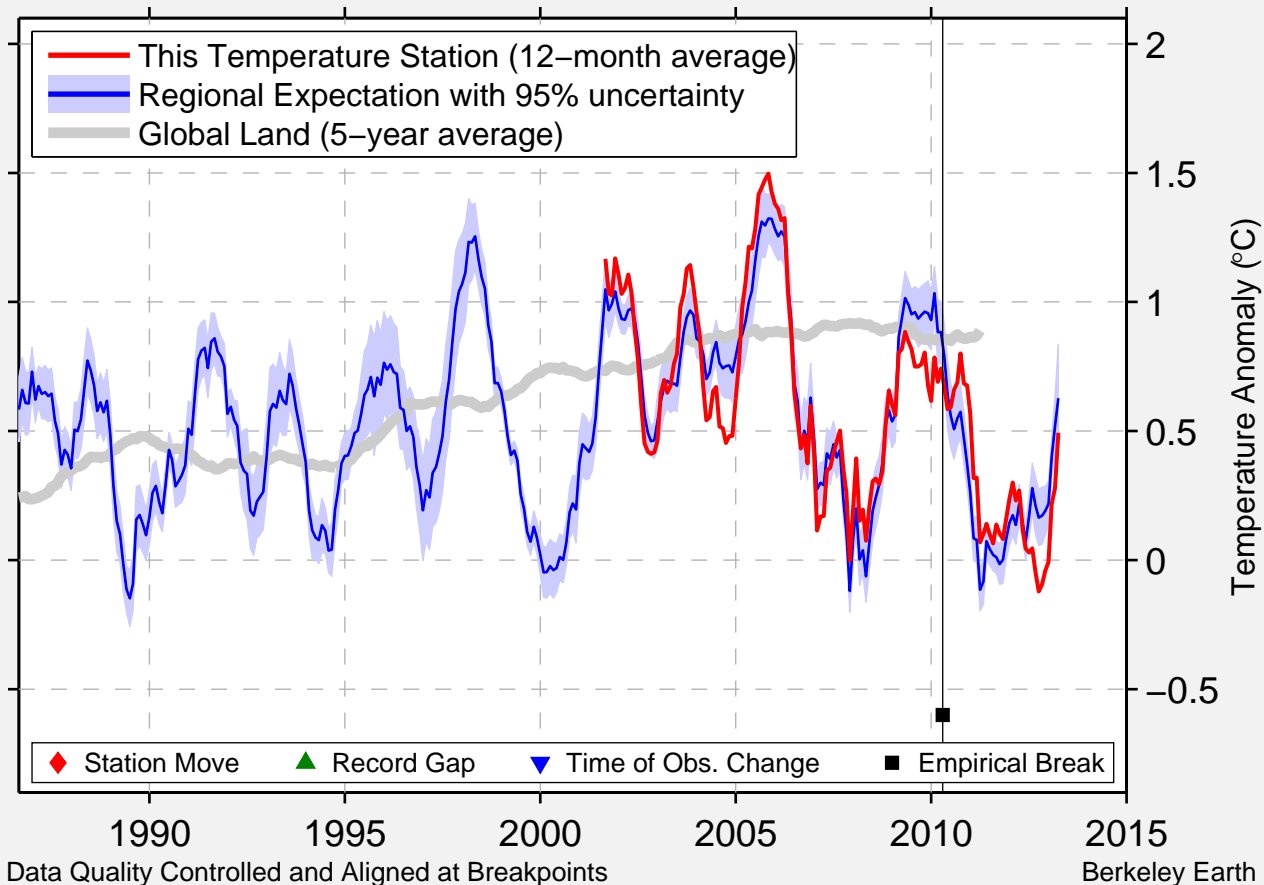

SAMUEL HILL AERO

22.738 S, 150.654 E (Australia)

Data Quality Controlled and Aligned at Breakpoints

Berkeley Earth