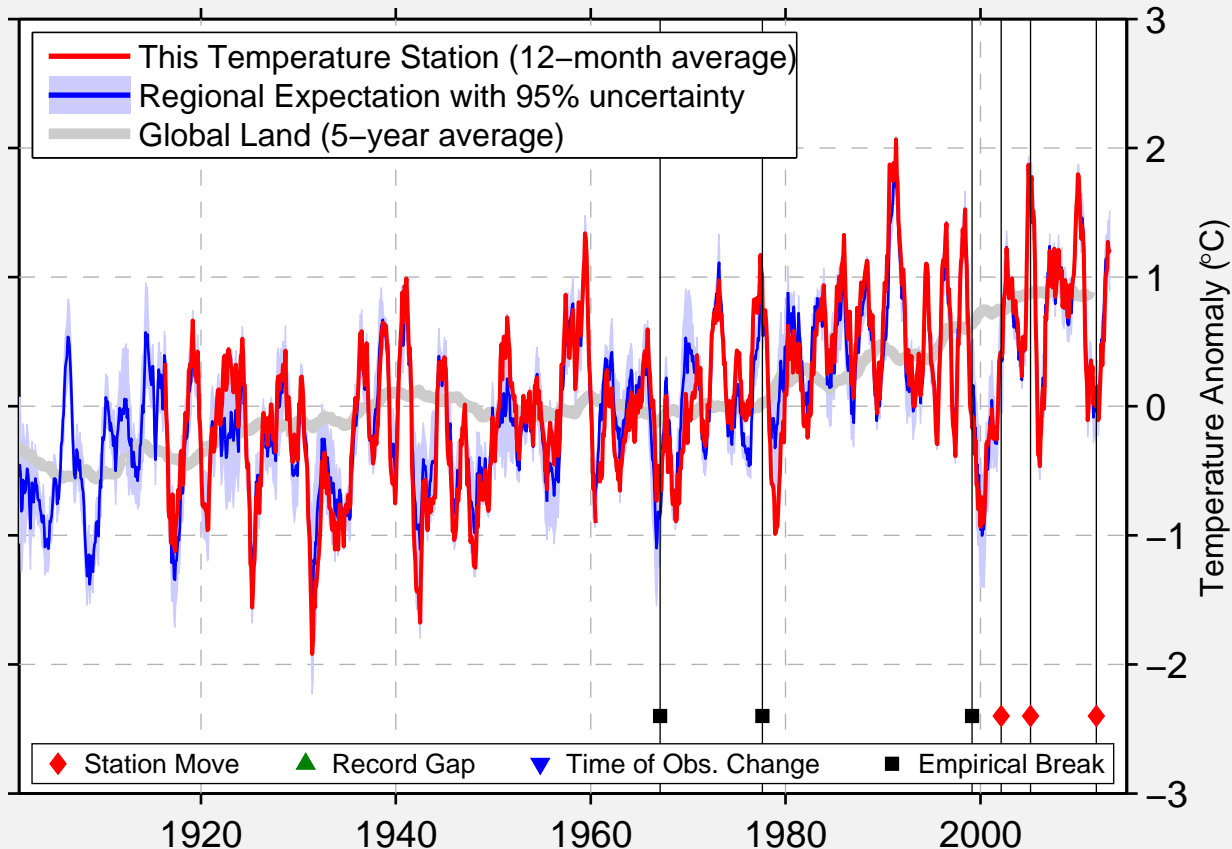

NEWMAN AIRPORT

23.315 S, 119.613 E (Australia)

Data Quality Controlled and Aligned at Breakpoints

Berkeley Earth