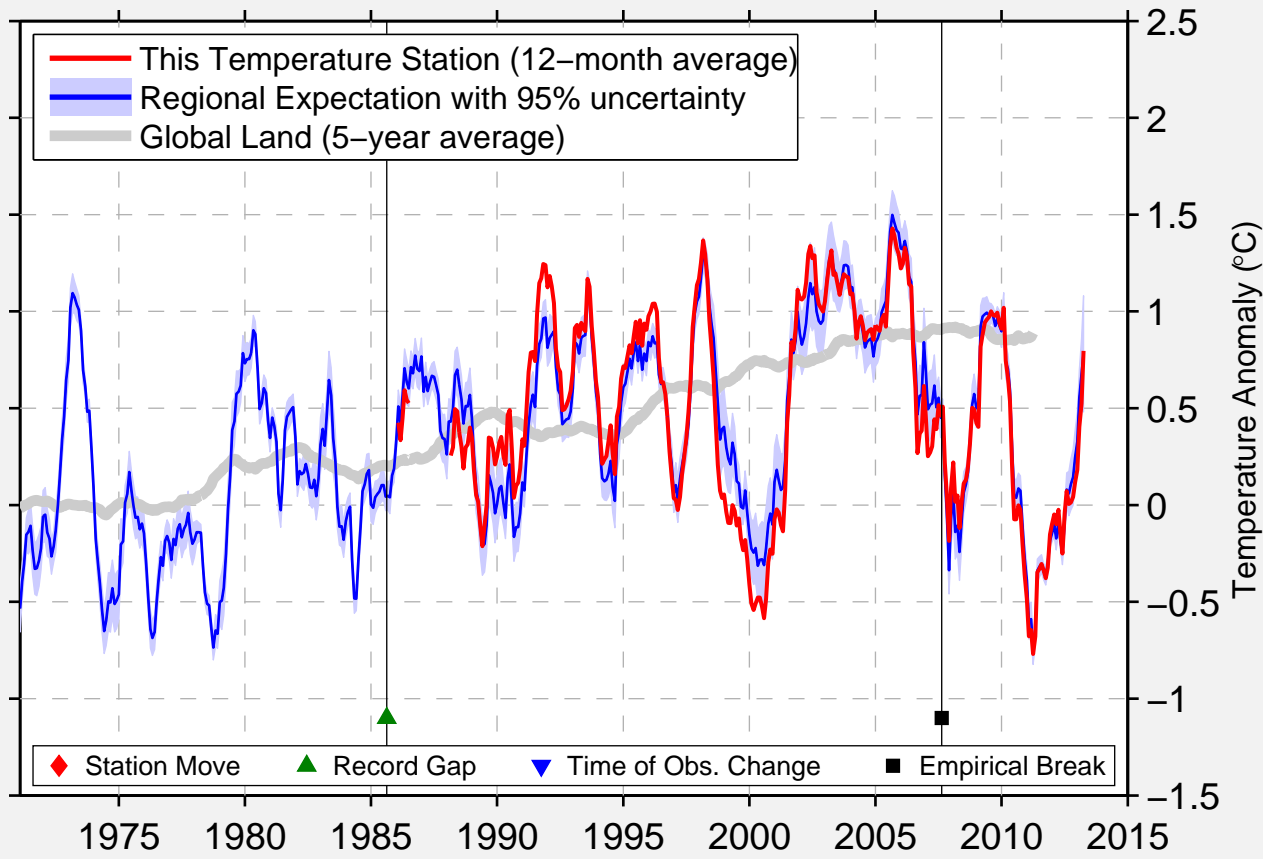

EMERALD AIRPORT

23.568 S, 148.180 E (Australia)

◆ Station Move ▲ Record Gap ▼ Time of Obs. Change ■ Empirical Break

Data Quality Controlled and Aligned at Breakpoints

Berkeley Earth