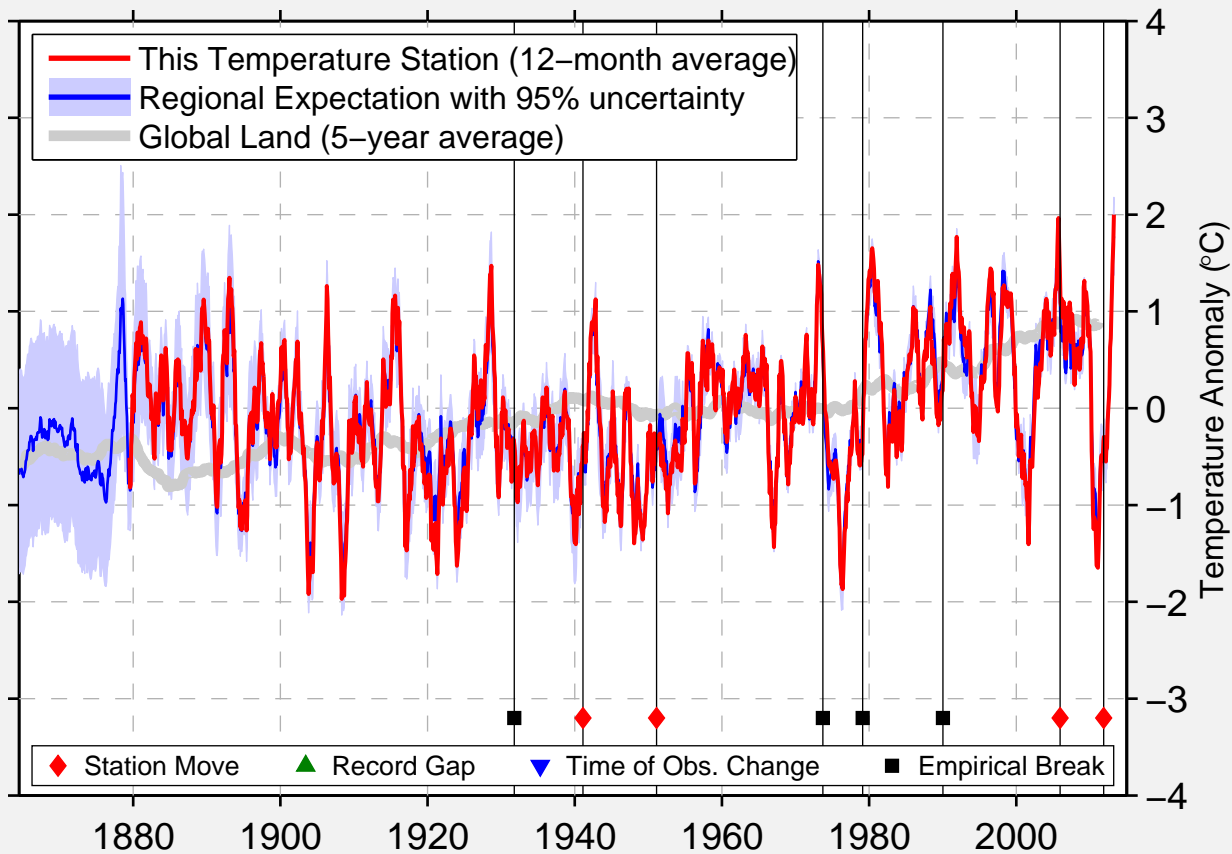

ALICE SPRINGS AIRPORT

23.677 S, 133.712 E (Australia)

Data Quality Controlled and Aligned at Breakpoints

Berkeley Earth