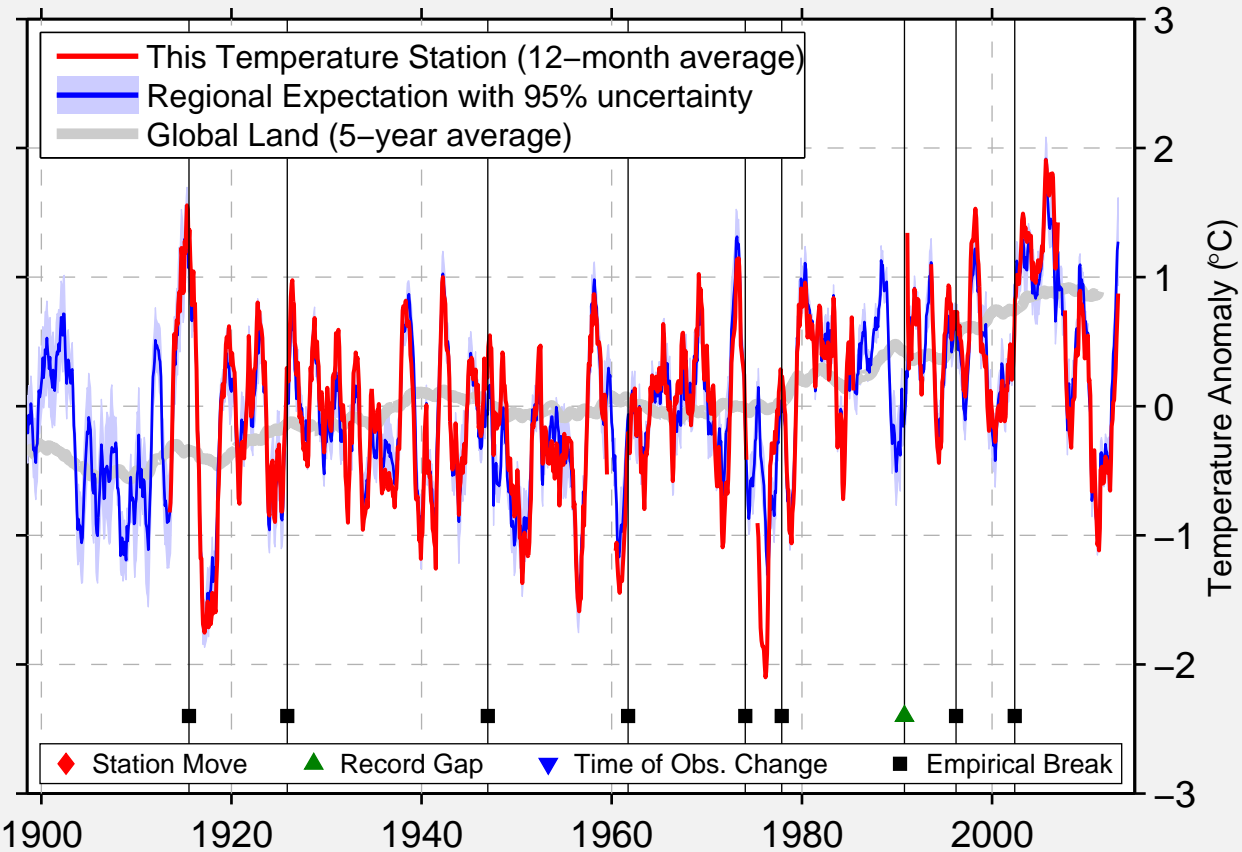

ISISFORD POST OFFICE

24.263 S, 144.437 E (Australia)

Data Quality Controlled and Aligned at Breakpoints

Berkeley Earth