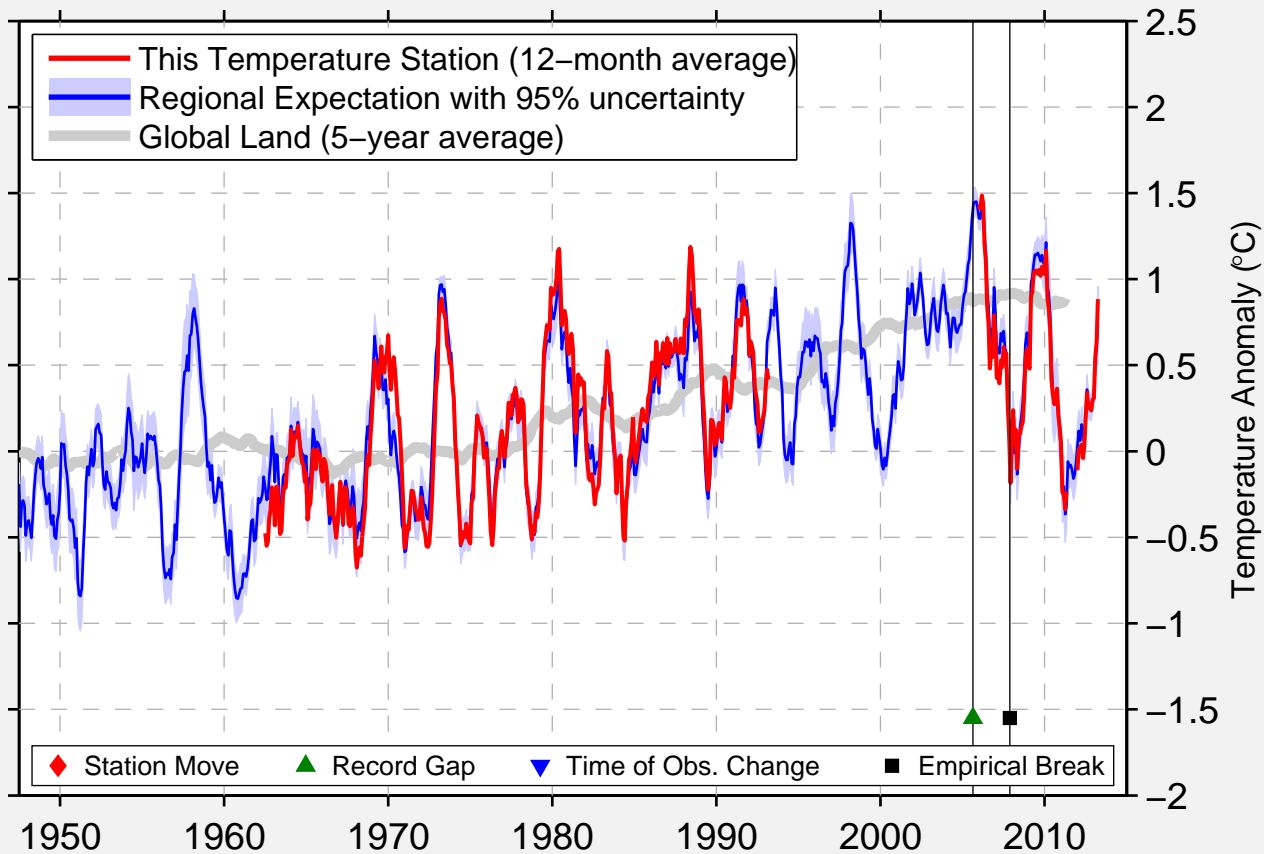

MONTO POST OFFICE WAS 03

24.870 S, 151.120 E (Australia)

Data Quality Controlled and Aligned at Breakpoints

Berkeley Earth