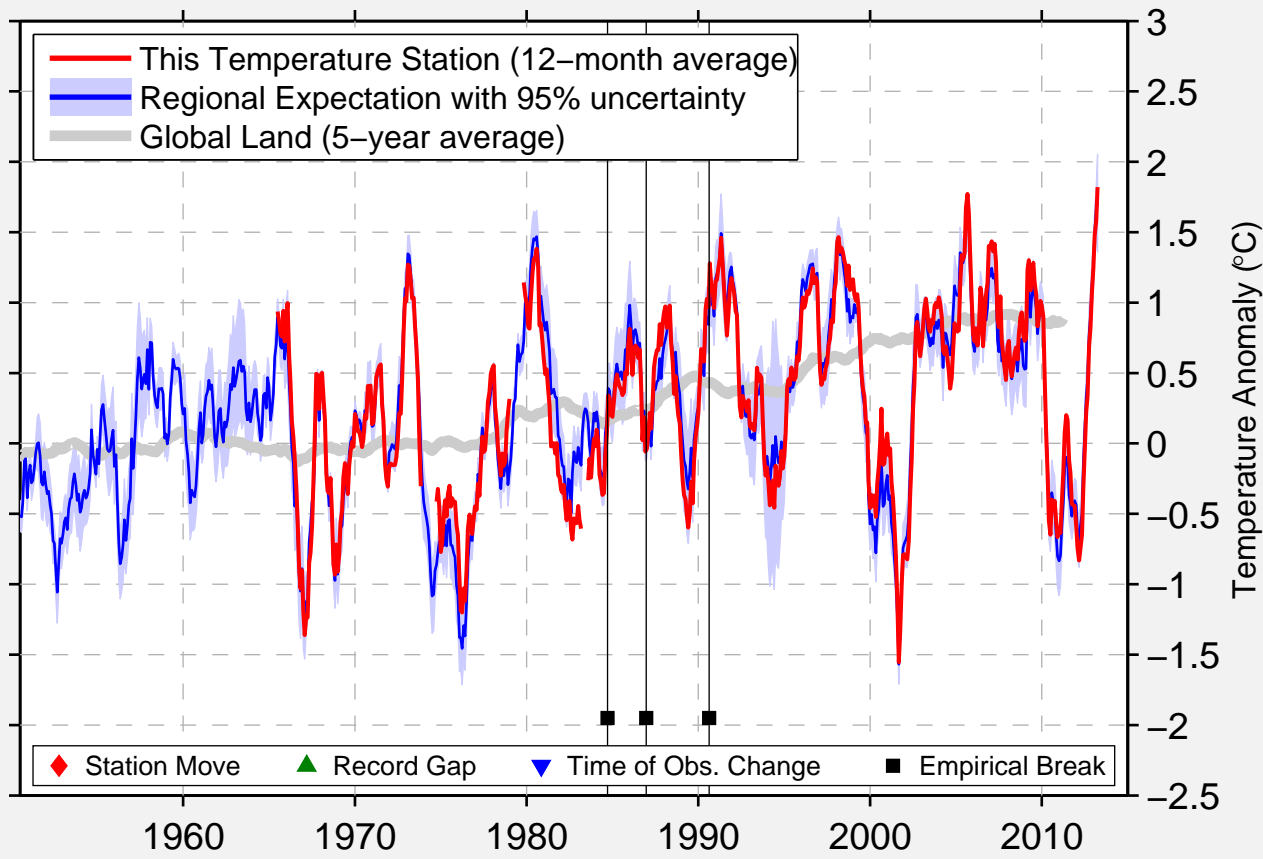

CURTIN SPRINGS

25.316 S, 131.753 E (Australia)

Data Quality Controlled and Aligned at Breakpoints

Berkeley Earth