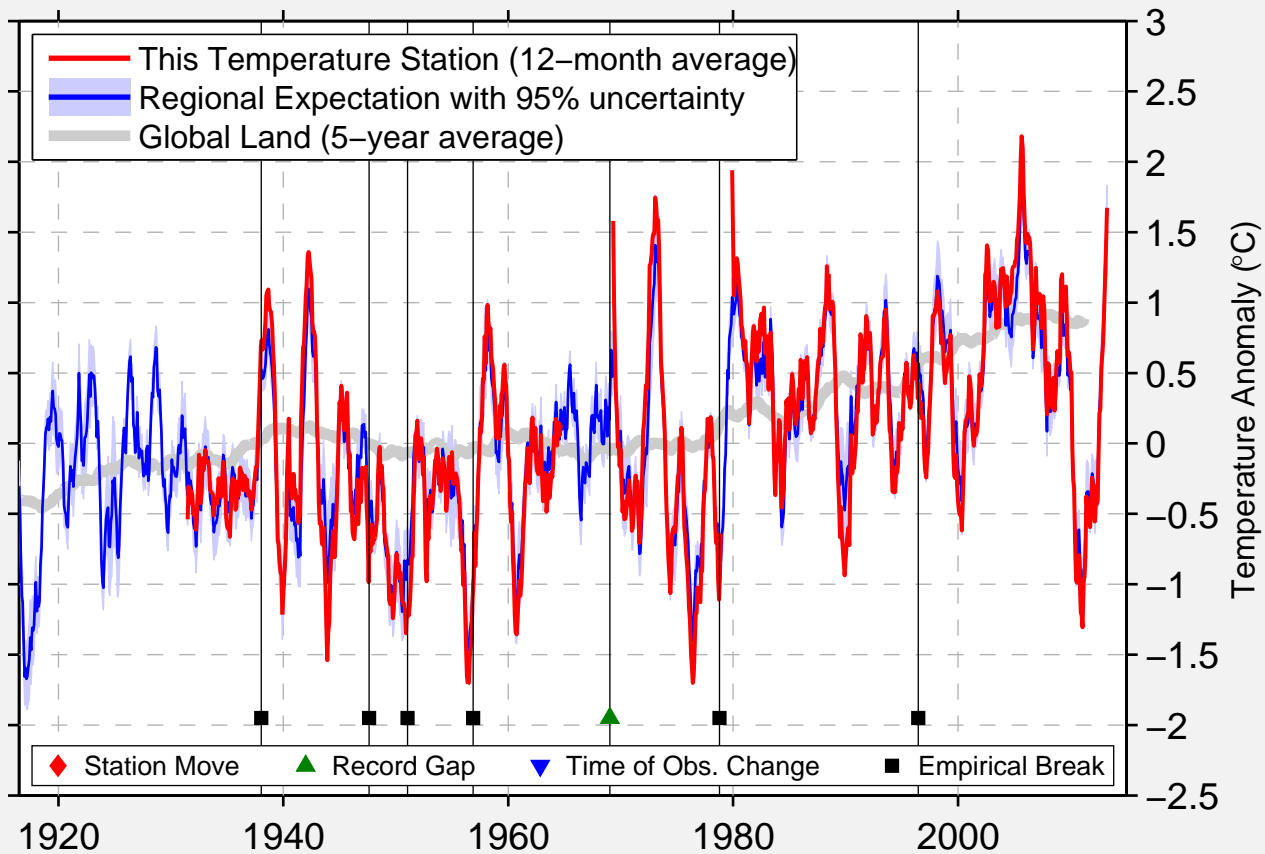

WINDORAH POST OFFICE

25.420 S, 142.653 E (Australia)

Data Quality Controlled and Aligned at Breakpoints

Berkeley Earth