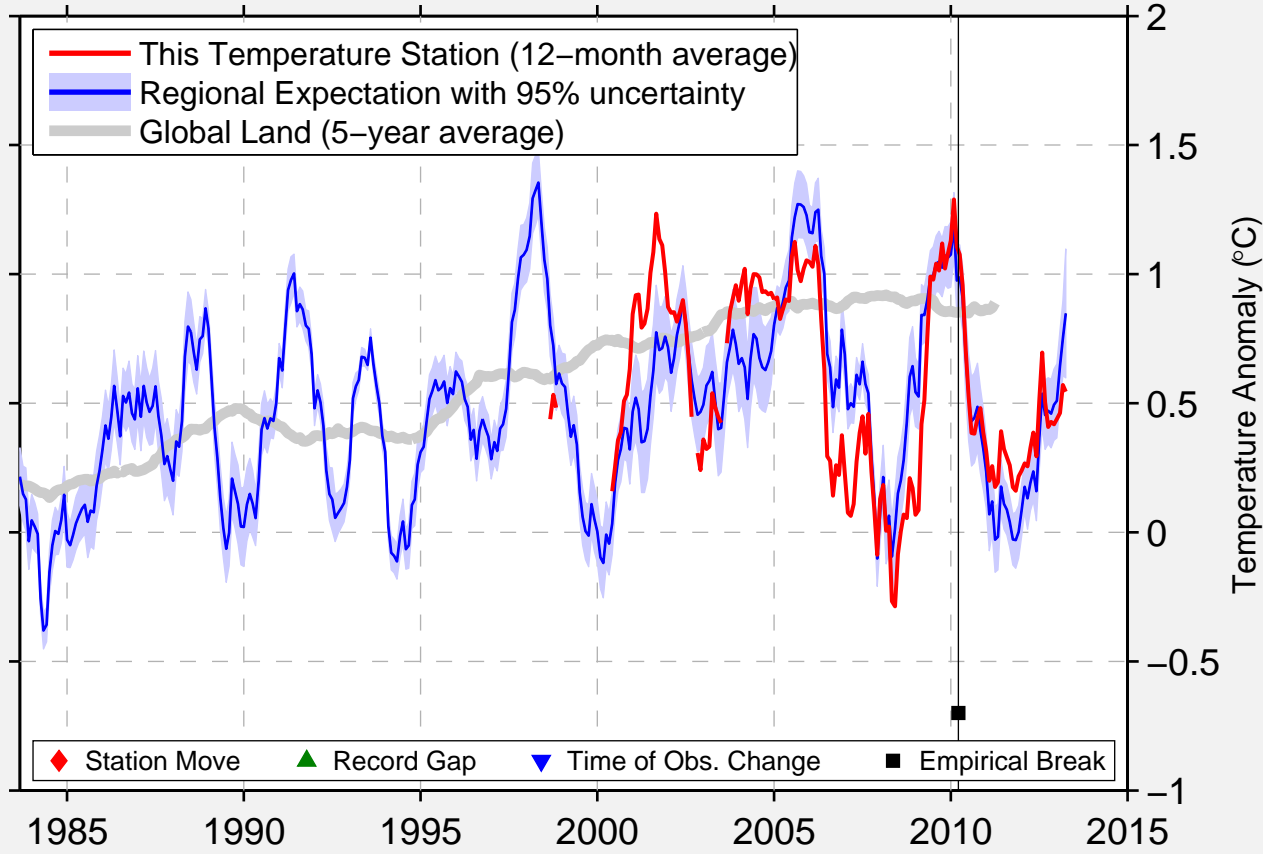

TOOLARA (KELLY)

25.969 S, 152.864 E (Australia)

◆ Station Move ▲ Record Gap ▼ Time of Obs. Change ■ Empirical Break

Data Quality Controlled and Aligned at Breakpoints

Berkeley Earth