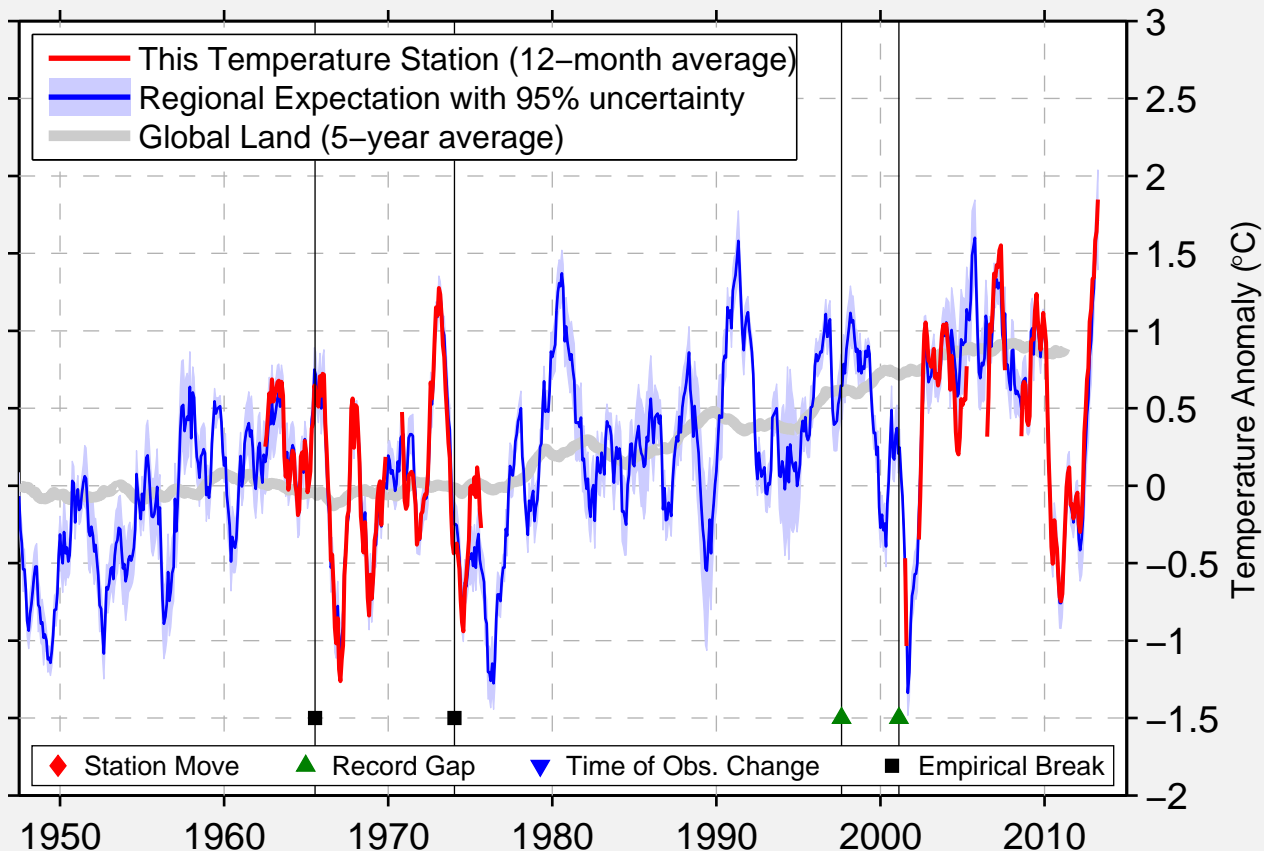

# ERNABELLA (PUKATJA)

26.278 S, 132.156 E (Australia)

Data Quality Controlled and Aligned at Breakpoints

Berkeley Earth