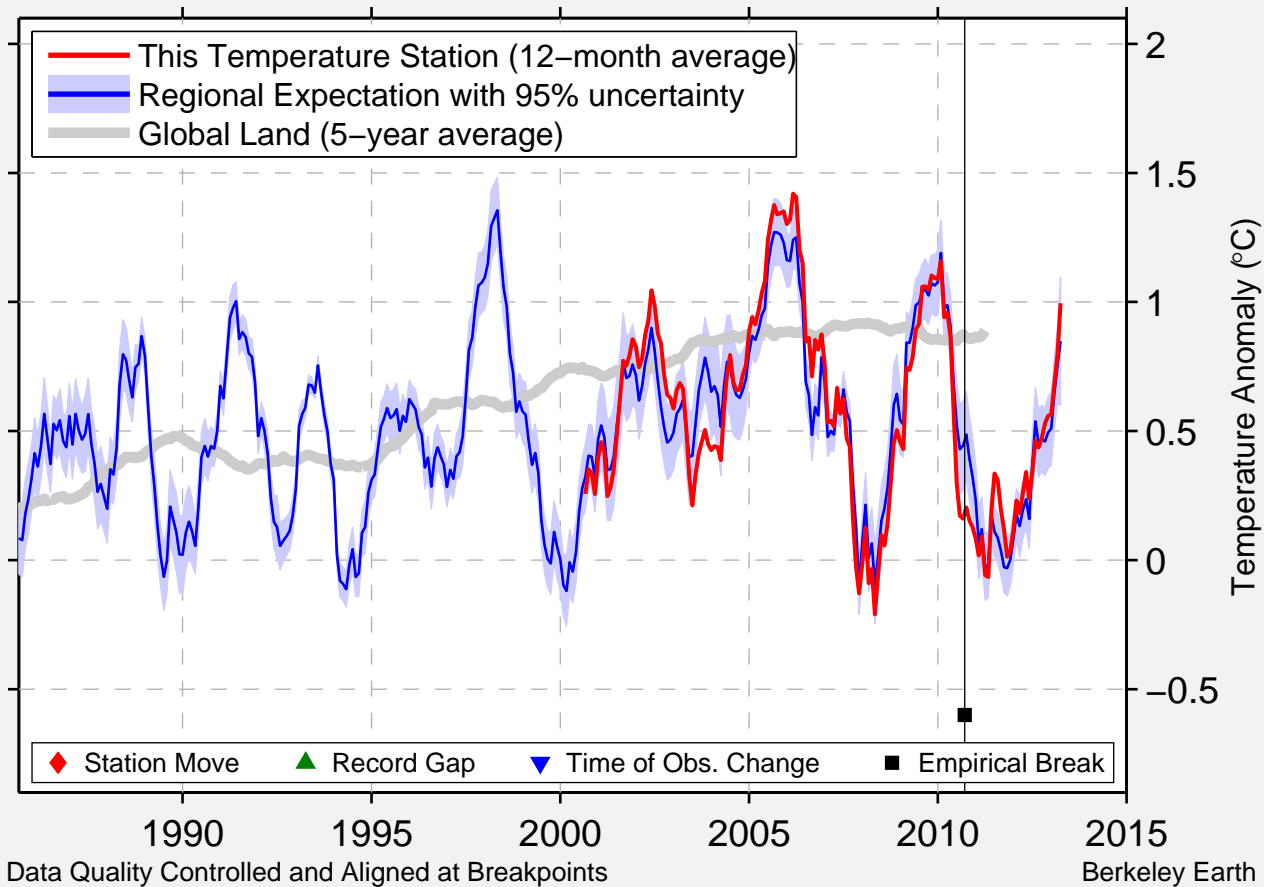

JIMNA FORESTRY

26.666 S, 152.464 E (Australia)

Data Quality Controlled and Aligned at Breakpoints

Berkeley Earth