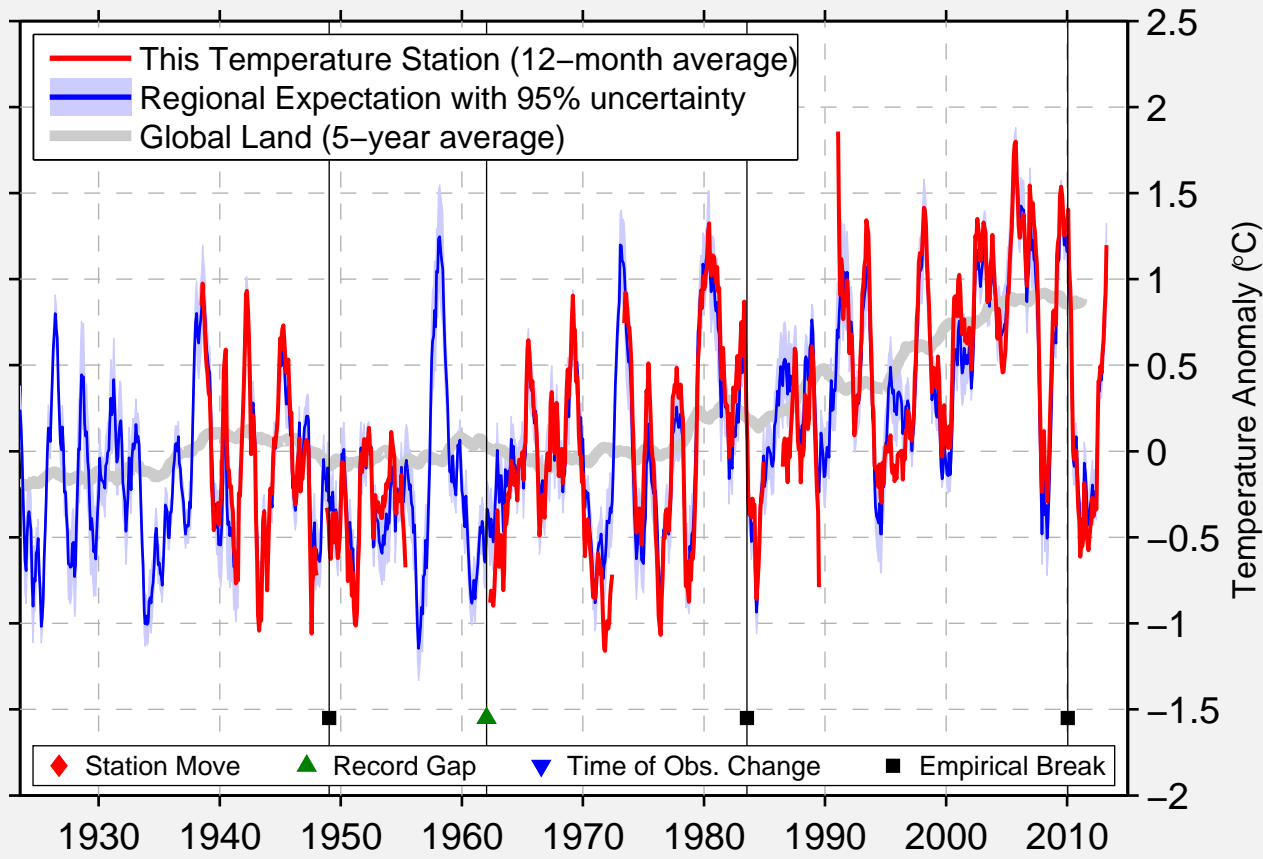

SURAT POST OFFICE

27.154 S, 149.068 E (Australia)

Data Quality Controlled and Aligned at Breakpoints

Berkeley Earth