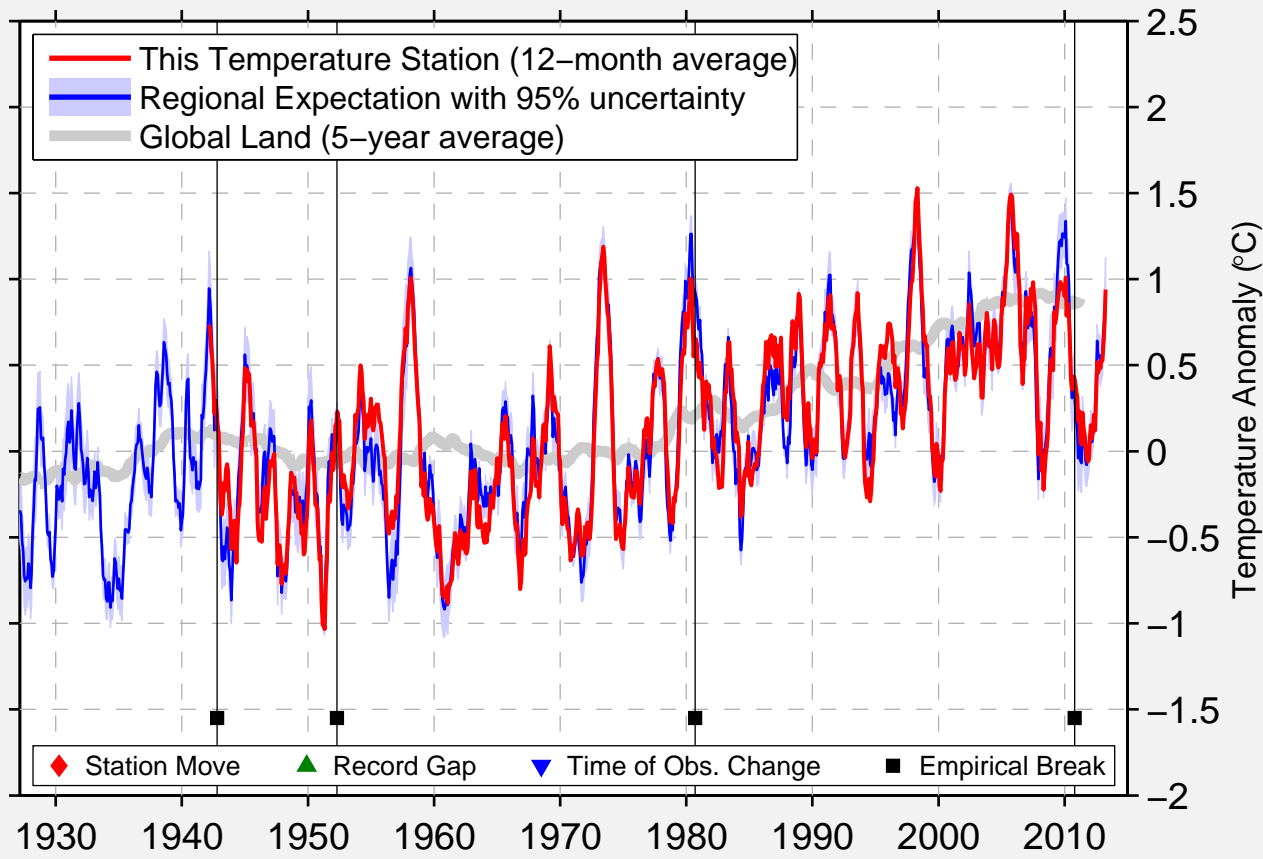

# AMBERLEY AERO

27.632 S, 152.709 E (Australia)

Data Quality Controlled and Aligned at Breakpoints

Berkeley Earth