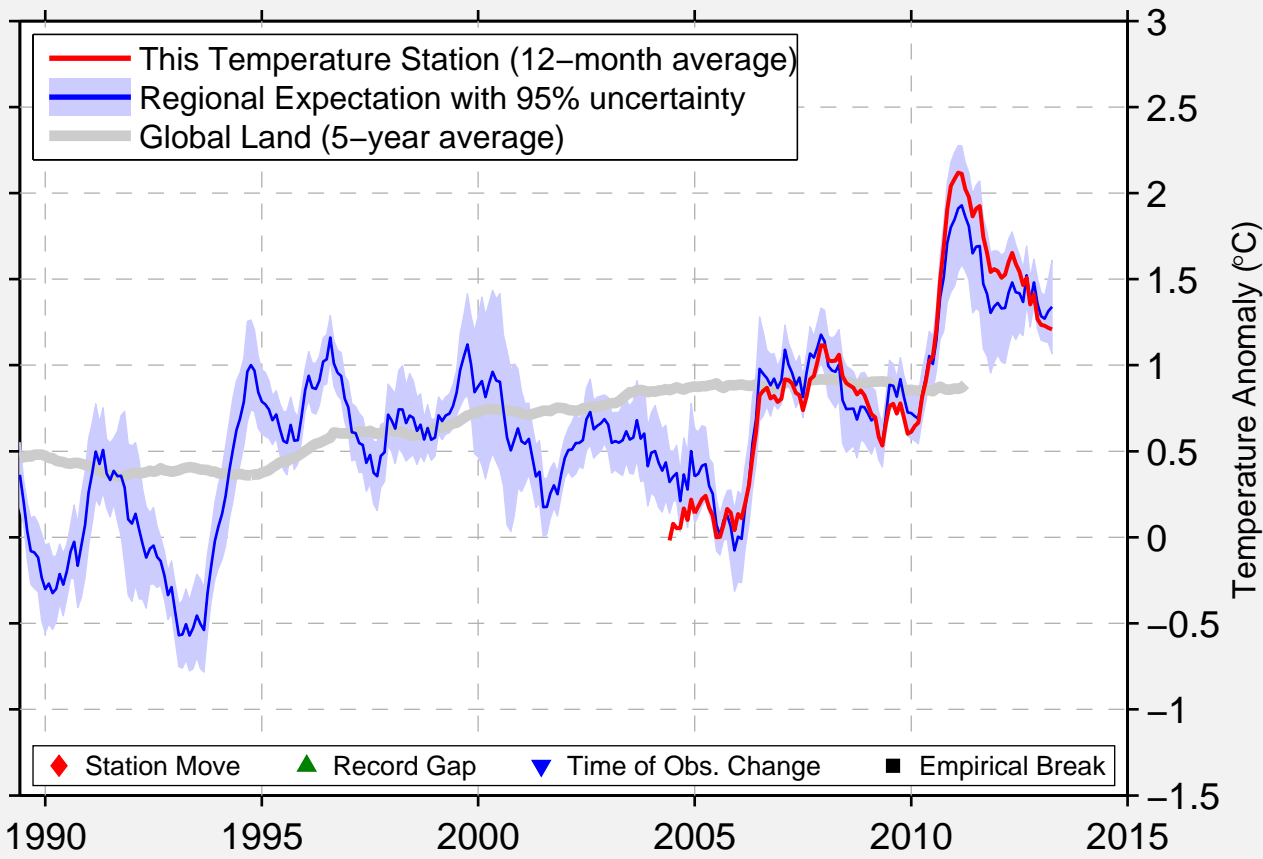

NORTH ISLAND

28.301 S, 113.594 E (Australia)

◆ Station Move ▲ Record Gap ▼ Time of Obs. Change ■ Empirical Break

Data Quality Controlled and Aligned at Breakpoints

Berkeley Earth