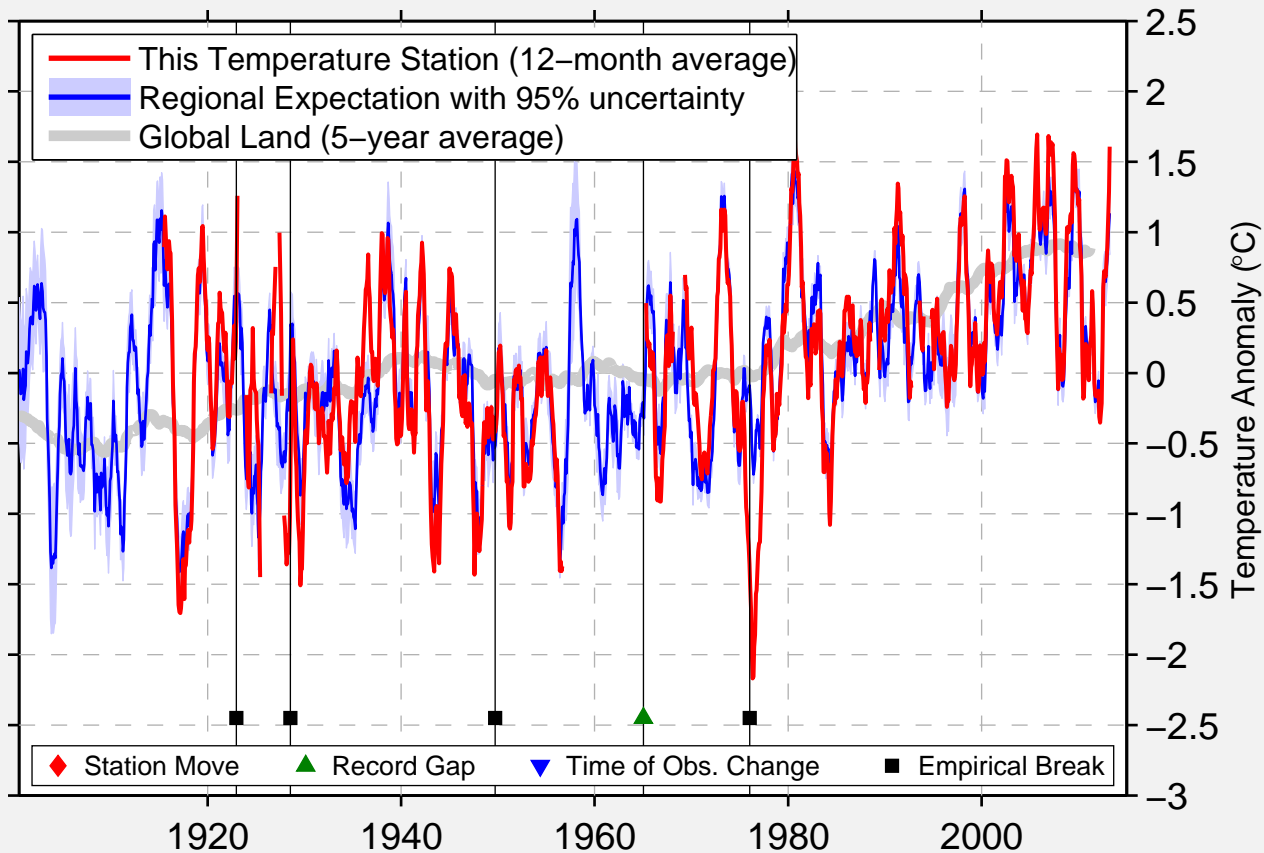

MUNGINDI POST OFFICE

28.974 S, 148.982 E (Australia)

Data Quality Controlled and Aligned at Breakpoints

Berkeley Earth