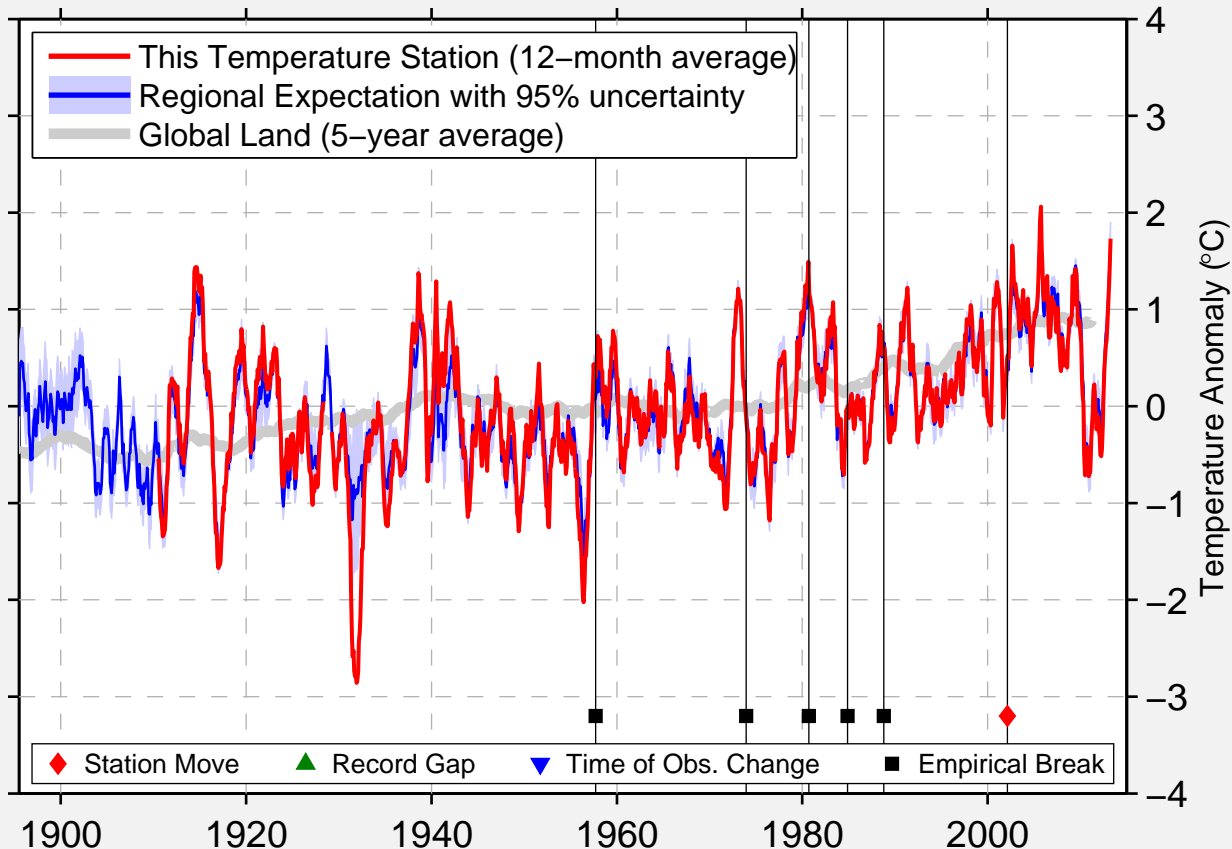

TIBOOBURRA POST OFFICE

29.349 S, 142.028 E (Australia)

Data Quality Controlled and Aligned at Breakpoints

Berkeley Earth