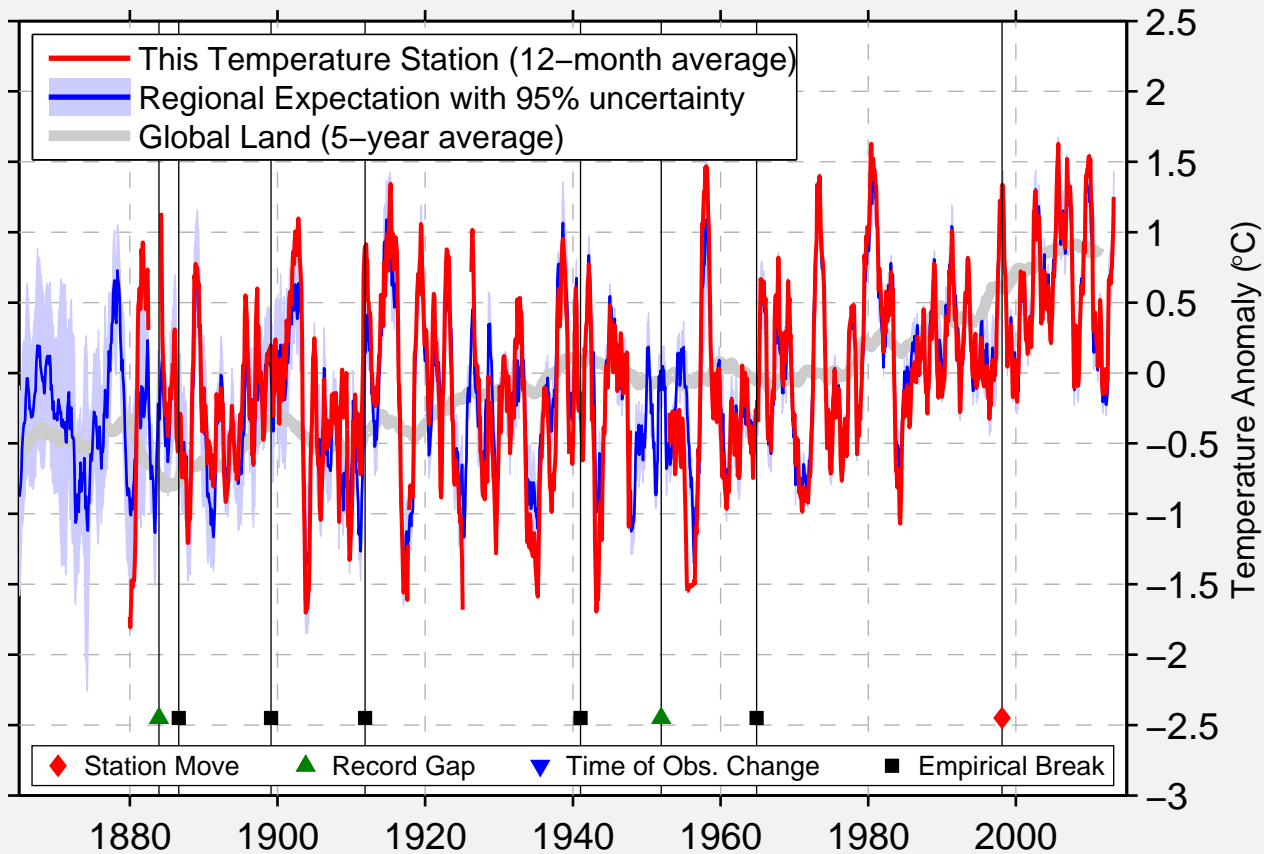

MOREE_A MO AUSTRAL

29.483 S, 149.848 E (Australia)

Data Quality Controlled and Aligned at Breakpoints

Berkeley Earth