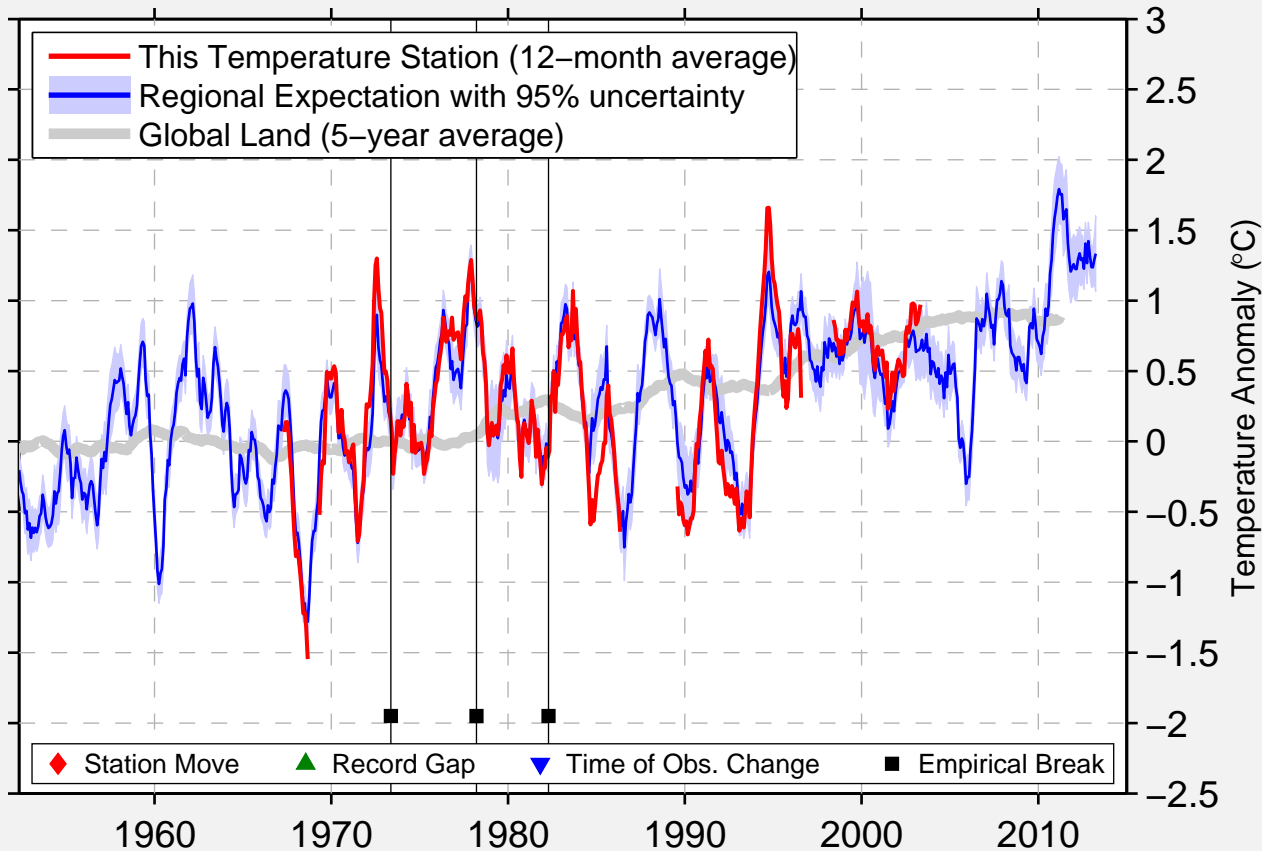

ENEABBA POST OFFICE OLD SITE

29.807 S, 115.310 E (Australia)

Data Quality Controlled and Aligned at Breakpoints

Berkeley Earth