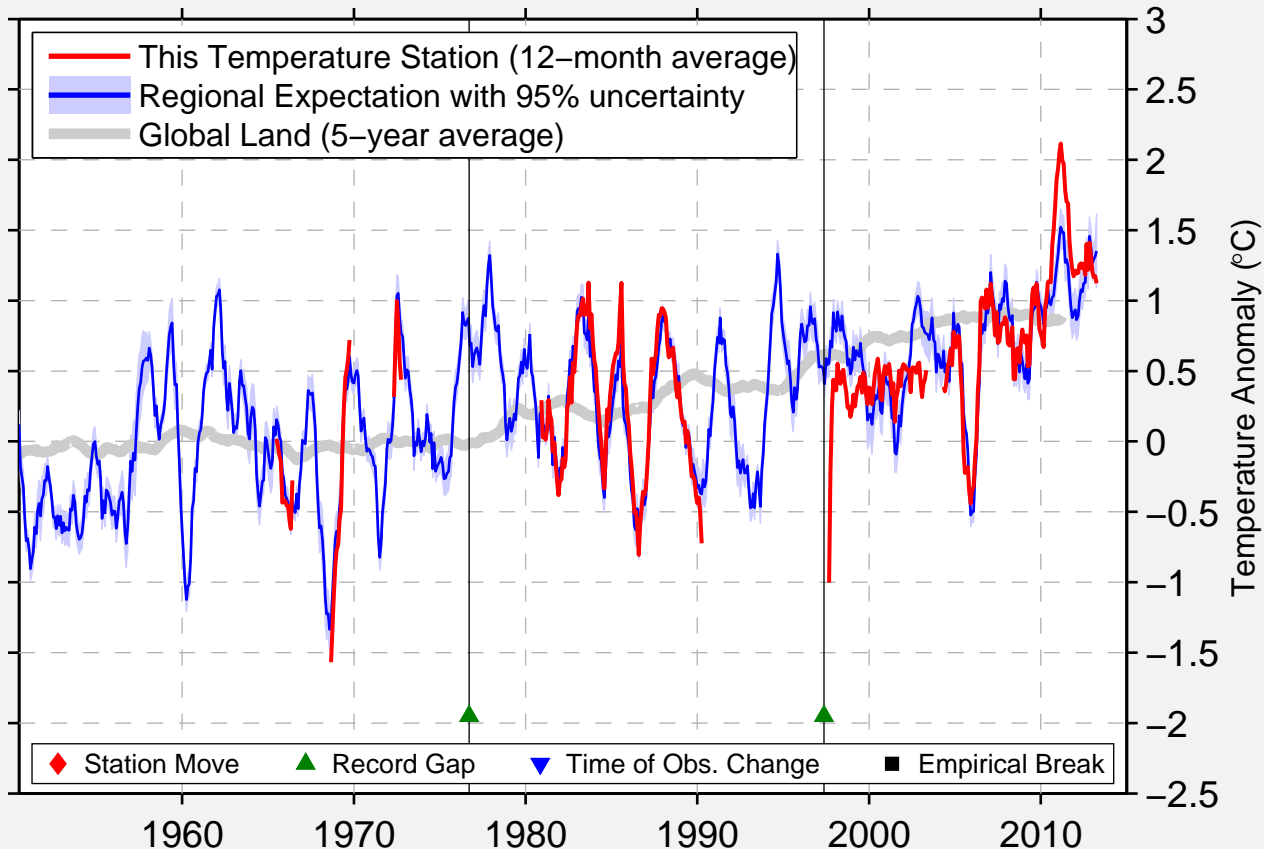

# BADGINGARRA RESEARCH STN

30.335 S, 115.536 E (Australia)

Data Quality Controlled and Aligned at Breakpoints

Berkeley Earth