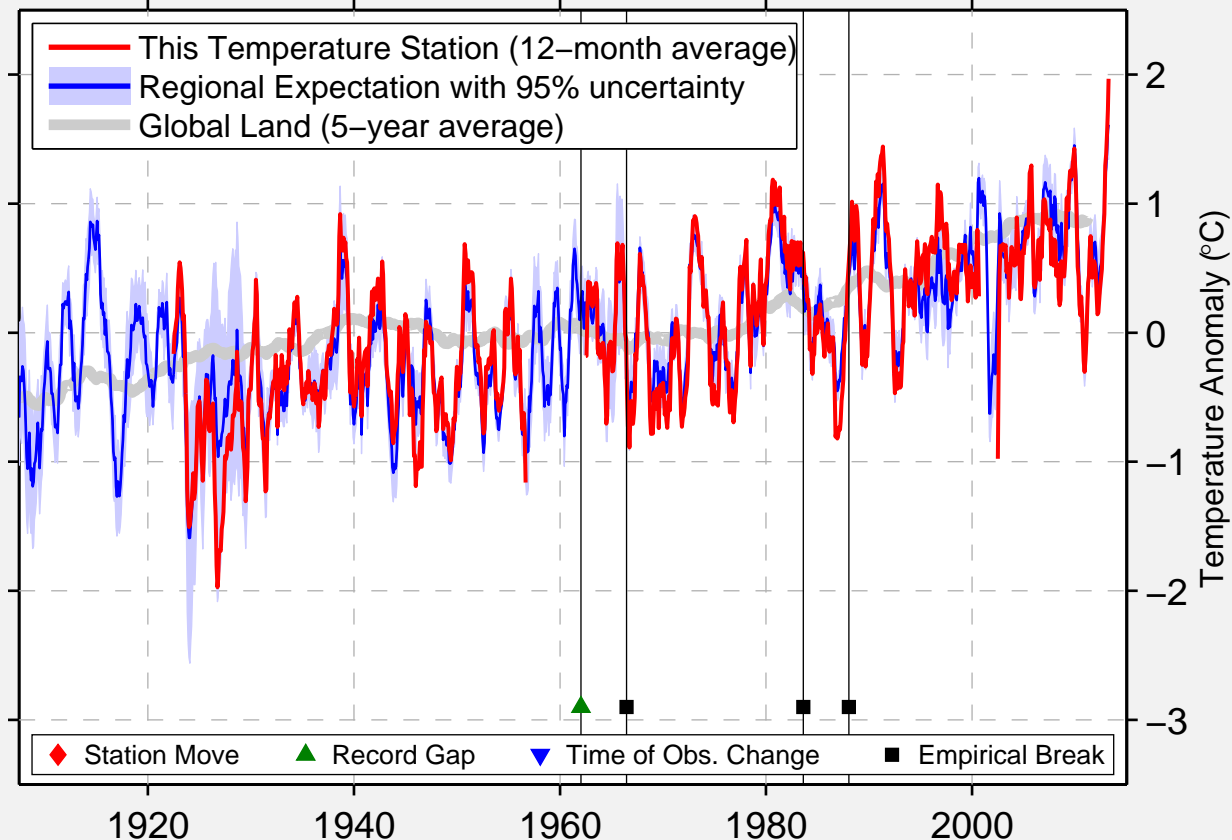

TARCOOLA POST OFFICE

30.715 S, 134.574 E (Australia)

Data Quality Controlled and Aligned at Breakpoints

Berkeley Earth