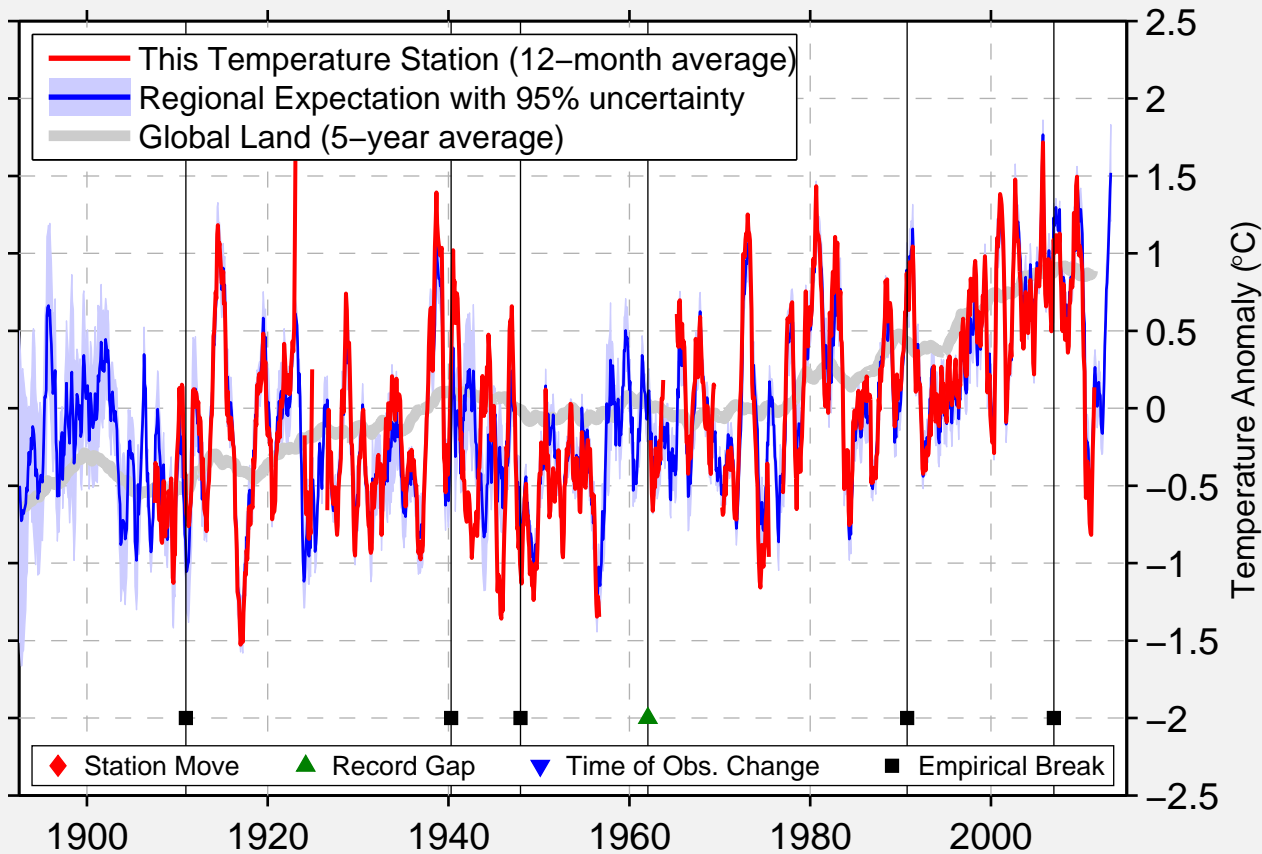

WHITE CLIFFS POST OFFICE

30.850 S, 143.086 E (Australia)

Data Quality Controlled and Aligned at Breakpoints

Berkeley Earth