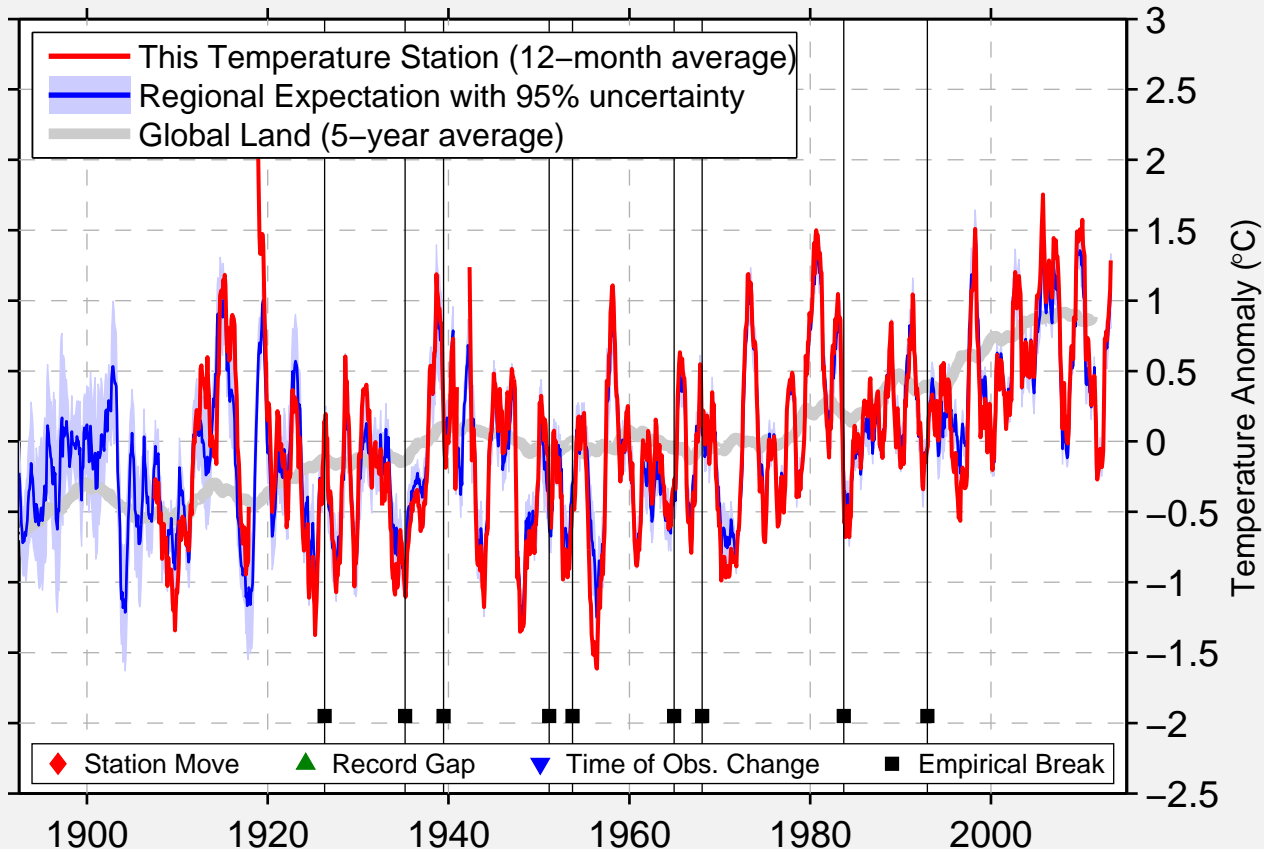

TAMWORTH AMO/MO.FROM 196

31.100 S, 150.850 E (Australia)

Data Quality Controlled and Aligned at Breakpoints

Berkeley Earth