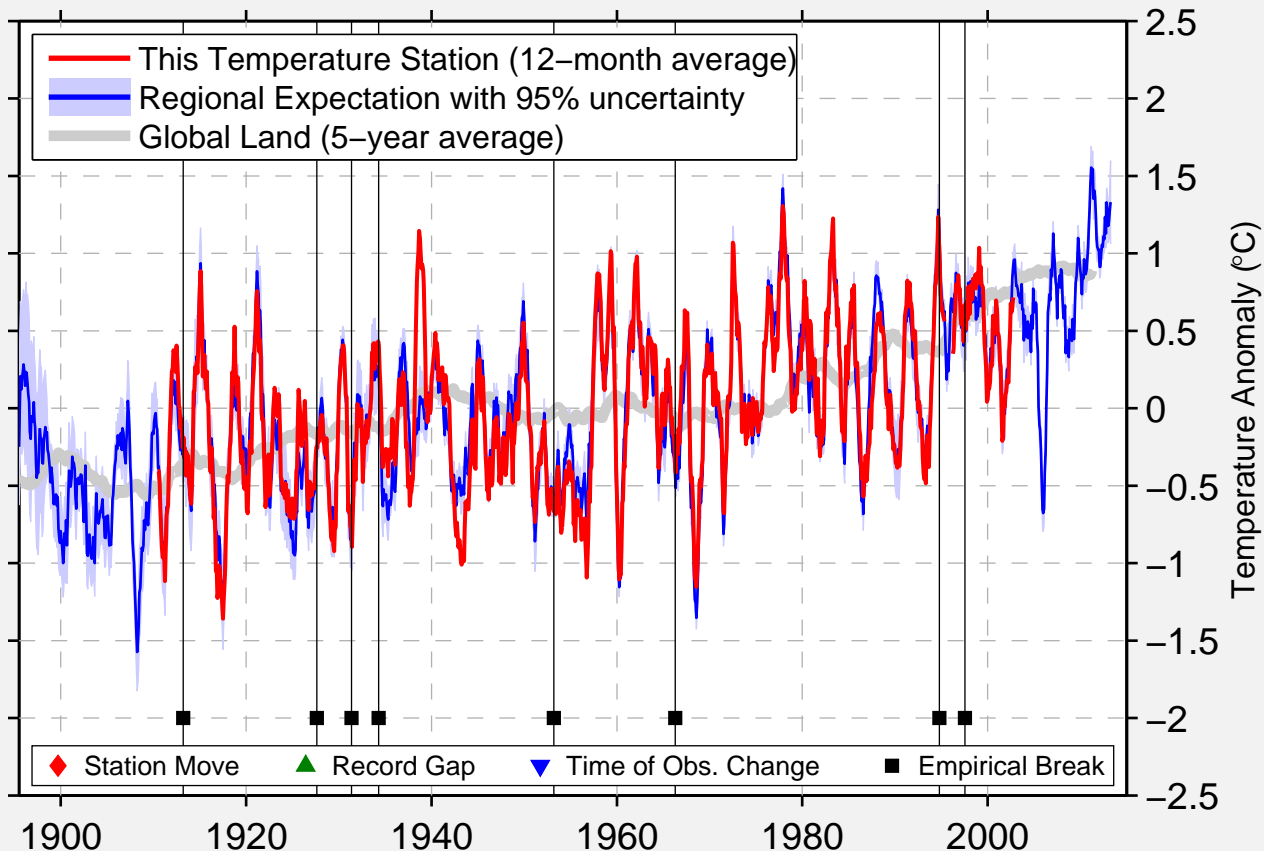

KELLERBERRIN (KELLERBERRIN COM)

31.626 S, 117.721 E (Australia)

Data Quality Controlled and Aligned at Breakpoints

Berkeley Earth