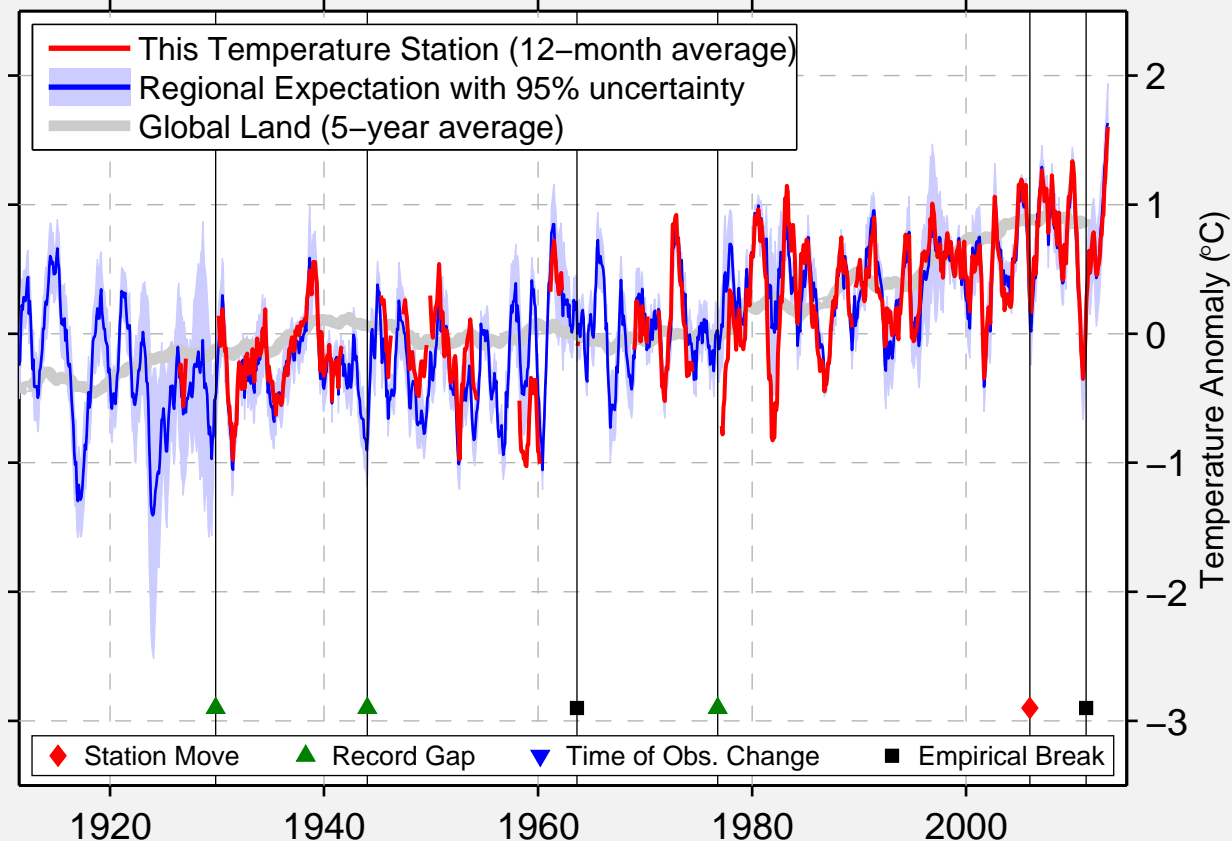

EUCLA COMPOSITE

31.692 S, 128.852 E (Australia)

Data Quality Controlled and Aligned at Breakpoints

Berkeley Earth