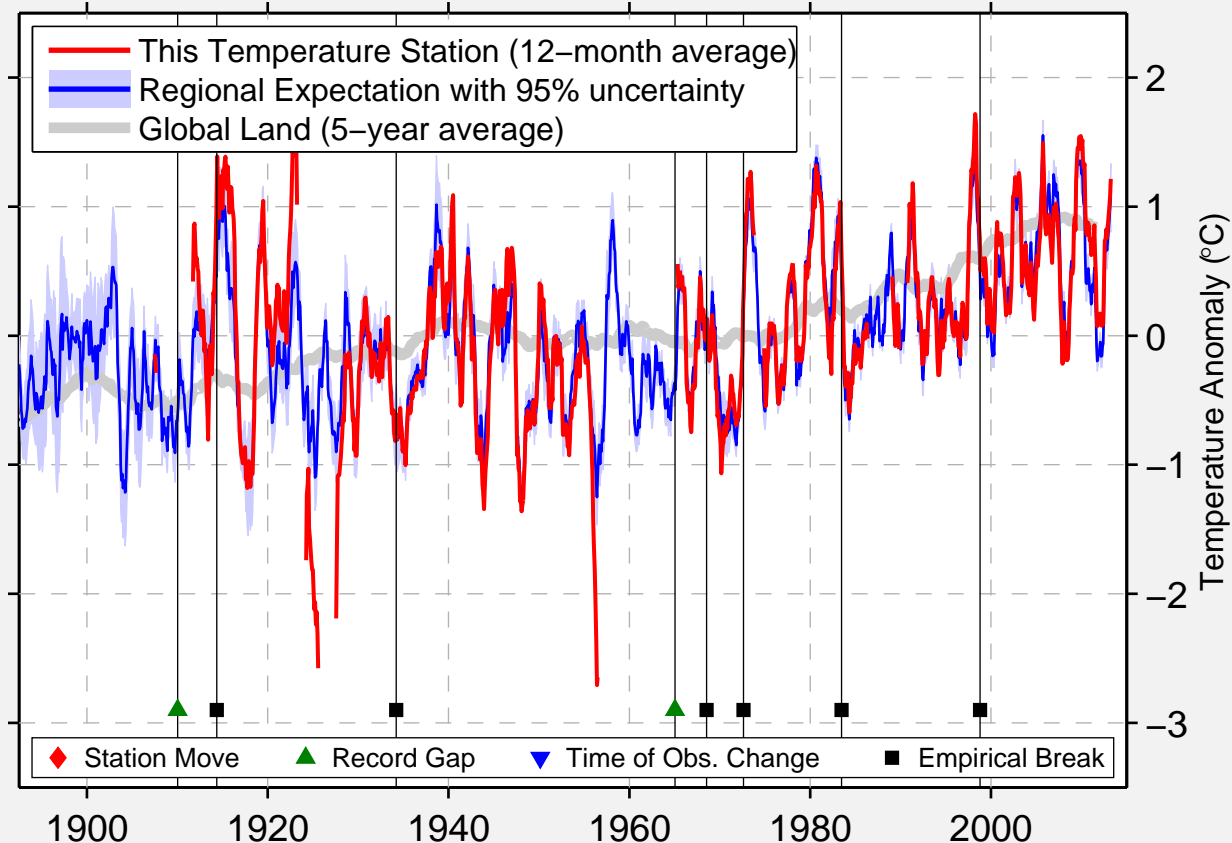

# MURRURUNDI POST OFFICE

31.766 S, 150.834 E (Australia)

Data Quality Controlled and Aligned at Breakpoints

Berkeley Earth