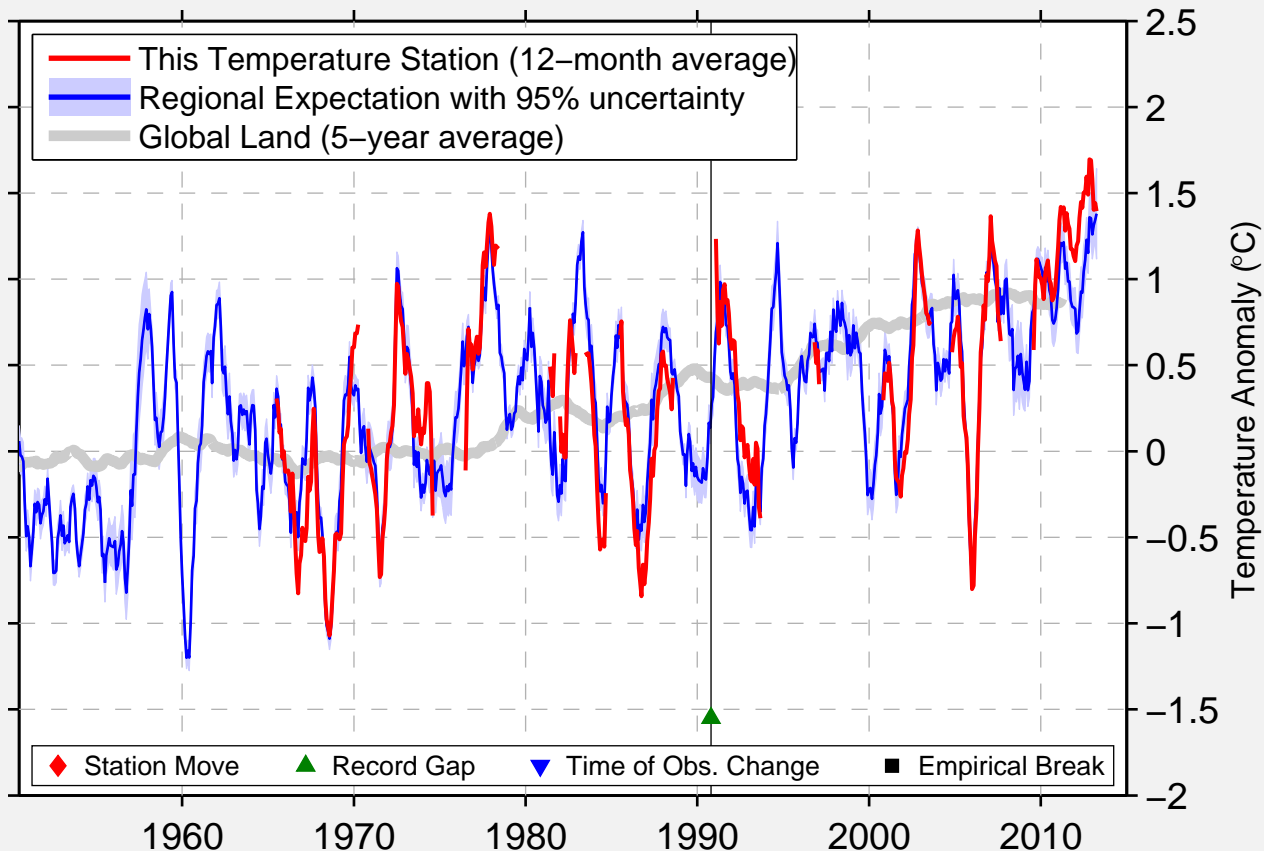

NAREMBEEN

32.067 S, 118.398 E (Australia)

Data Quality Controlled and Aligned at Breakpoints

Berkeley Earth