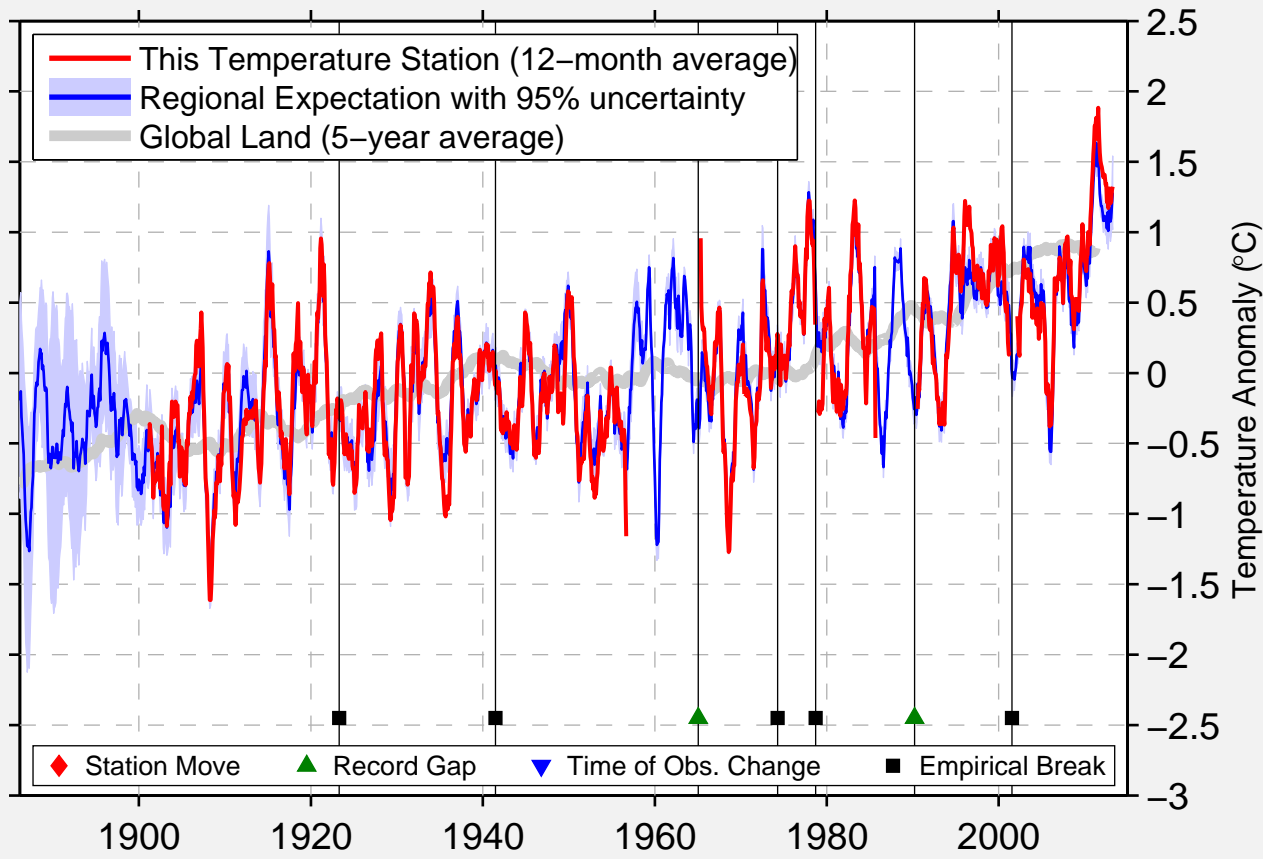

MANDURAH (MANDURAH PARK)

32.513 S, 115.739 E (Australia)

Data Quality Controlled and Aligned at Breakpoints

Berkeley Earth