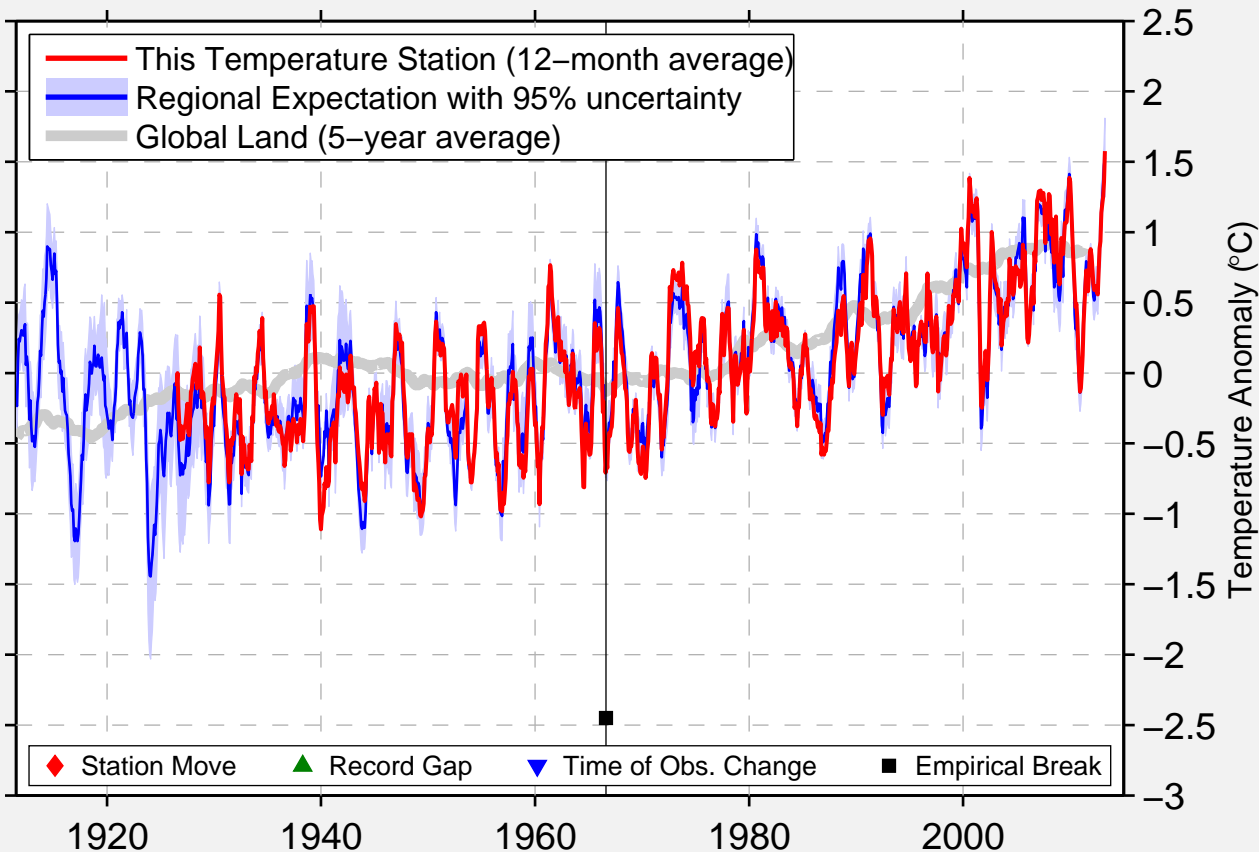

STREAKY BAY POST OFFICE

32.798 S, 134.215 E (Australia)

Data Quality Controlled and Aligned at Breakpoints

Berkeley Earth