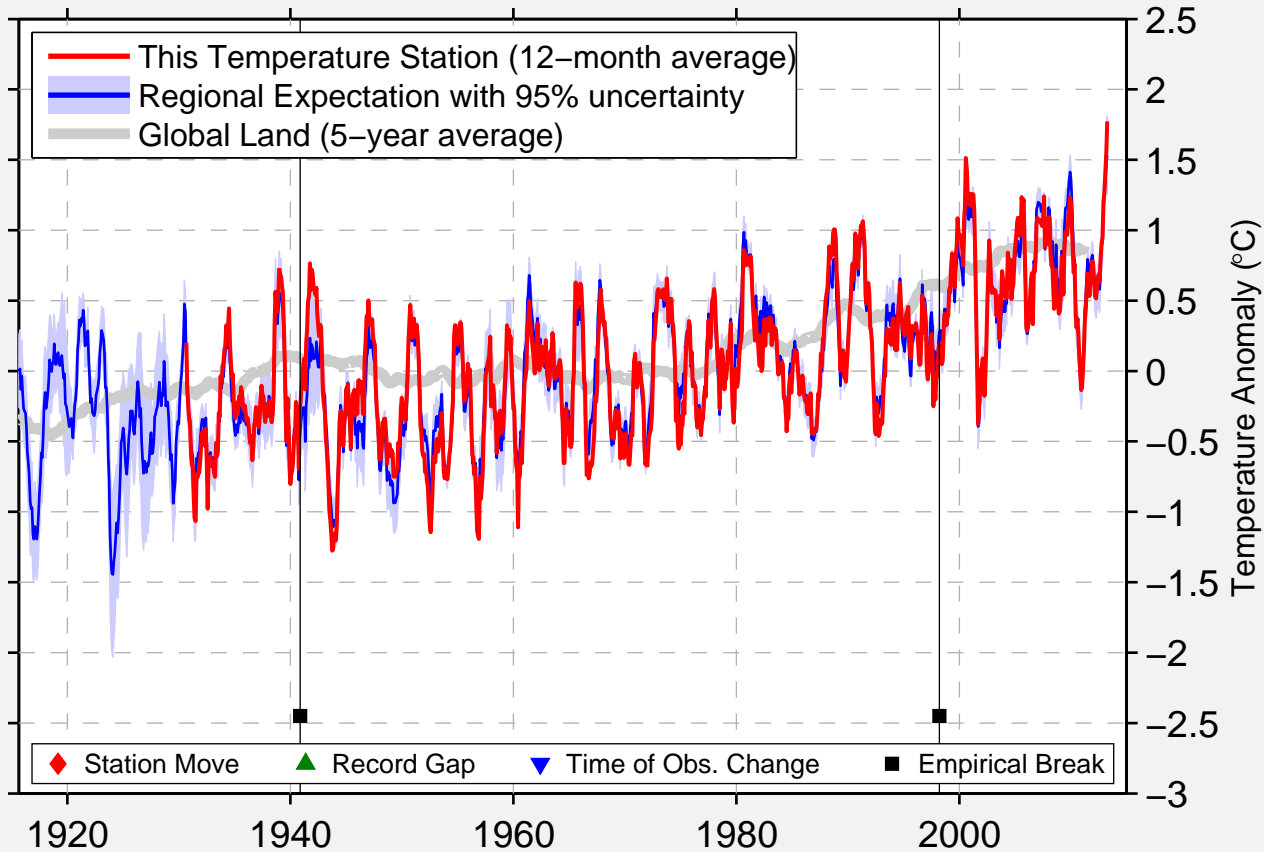

# KYANCUTTA POST OFFICE

33.124 S, 135.552 E (Australia)

◆ Station Move    ▲ Record Gap    ▼ Time of Obs. Change    ■ Empirical Break