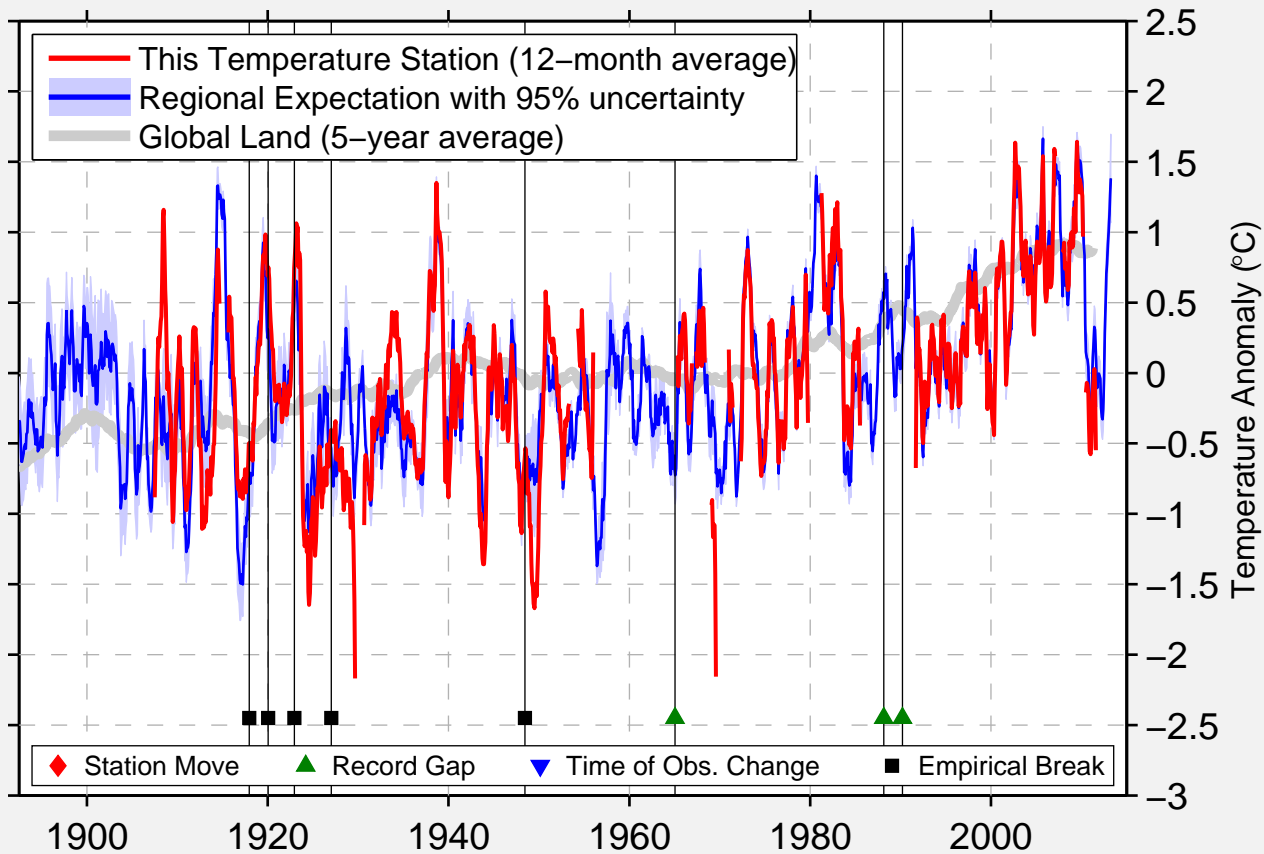

LAKE CARGELLIGO AIRPORT

33.283 S, 146.369 E (Australia)

Data Quality Controlled and Aligned at Breakpoints

Berkeley Earth