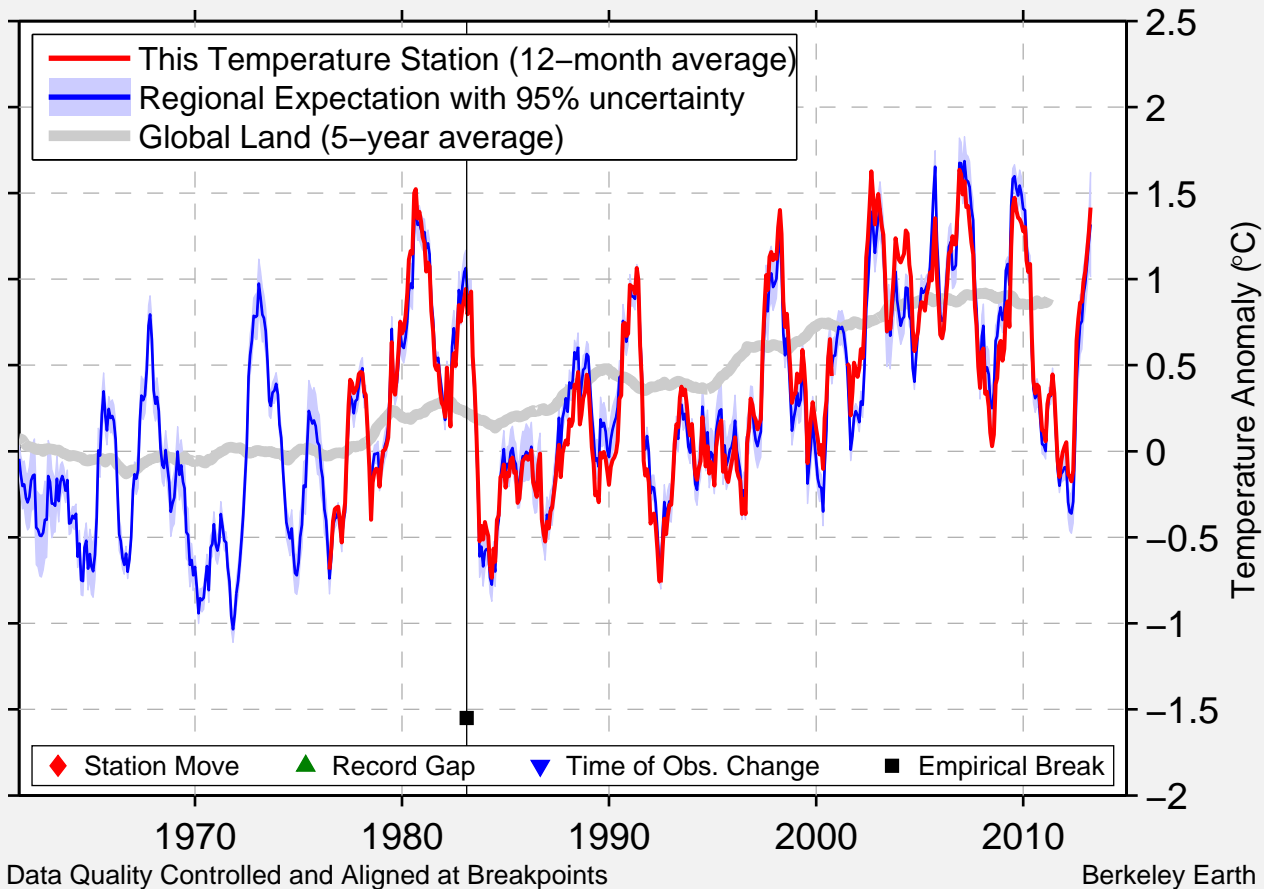

ORANGE AGRICULTURAL INSTITUTE

33.321 S, 149.083 E (Australia)

Data Quality Controlled and Aligned at Breakpoints

Berkeley Earth