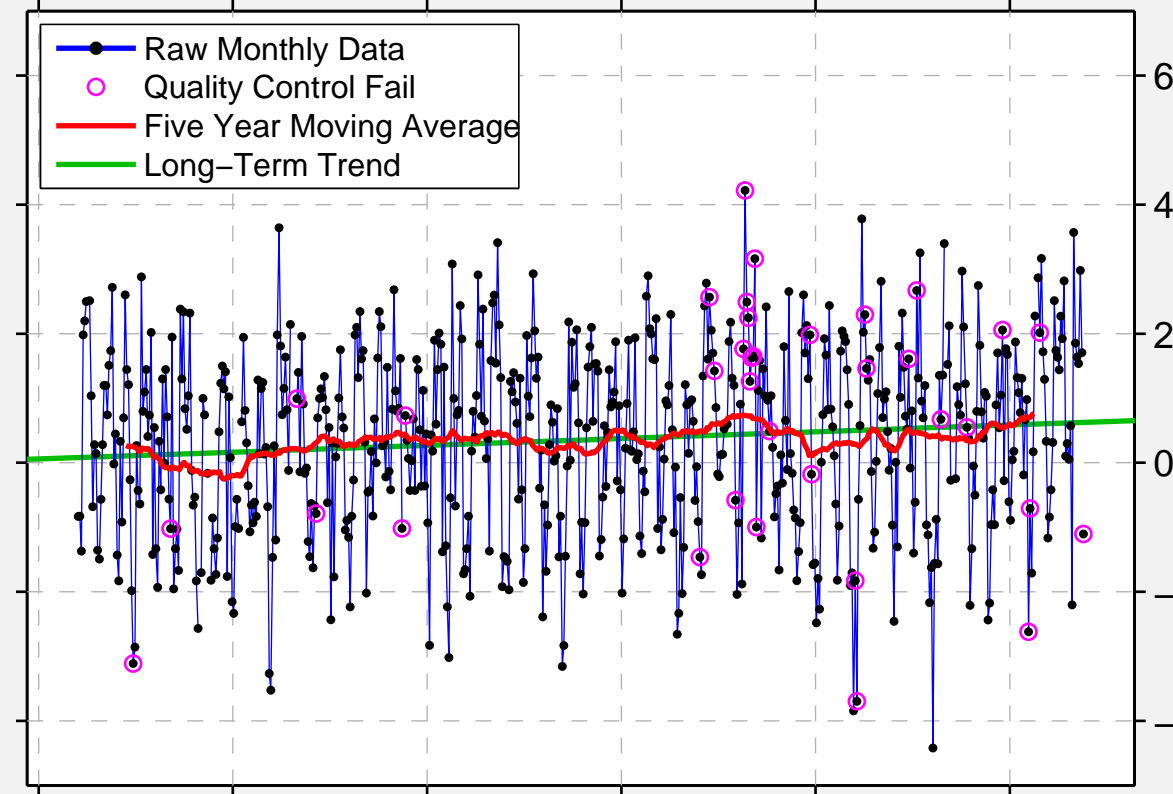

# RAVENSTHORPE POST OFFICE

33.574 S, 120.038 E (Australia)

- Raw Monthly Data
- Quality Control Fail
- Five Year Moving Average
- Long-Term Trend

Temperature Anomaly (°C)

1960 1970 1980 1990 2000 2010