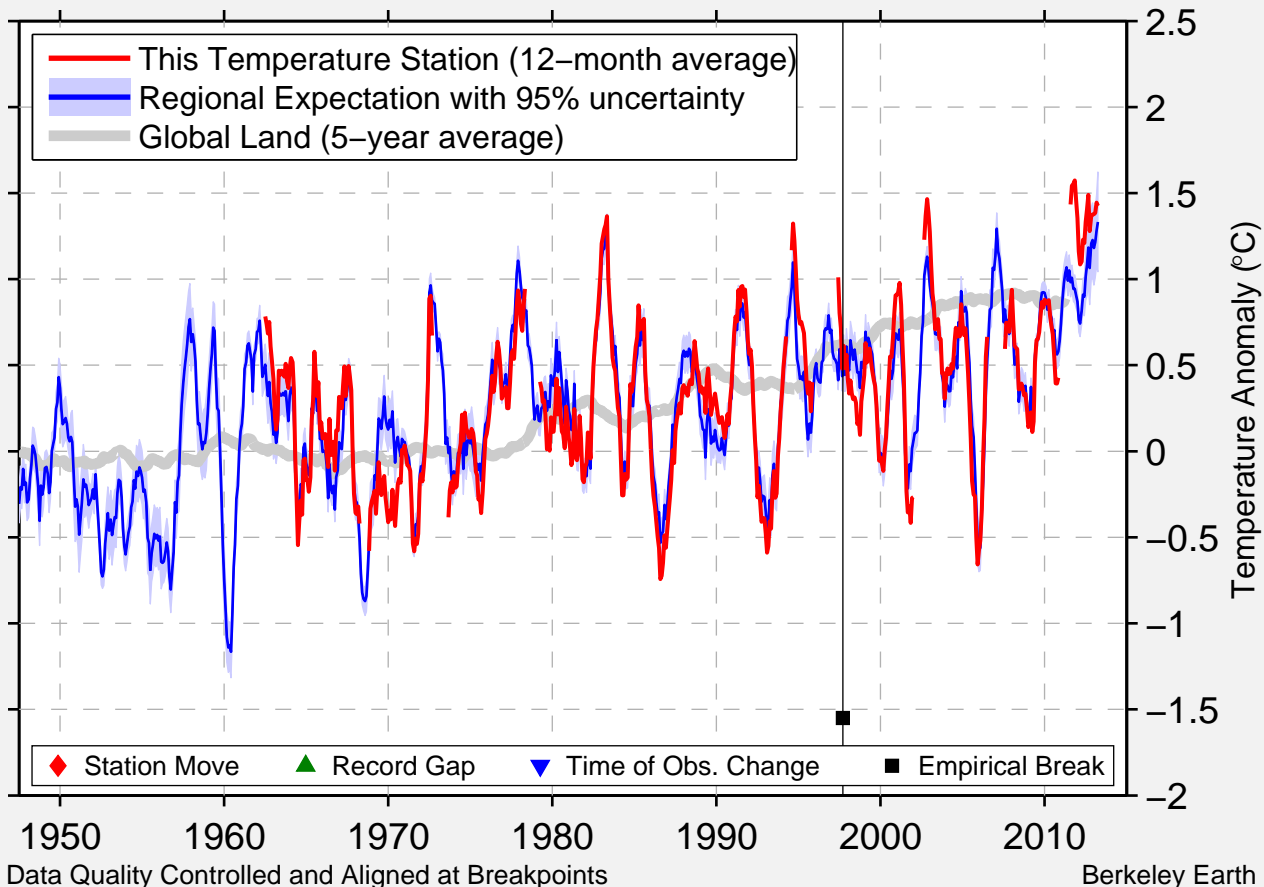

RAVENSTHORPE POST OFFICE

33.574 S, 120.038 E (Australia)

Data Quality Controlled and Aligned at Breakpoints

Berkeley Earth