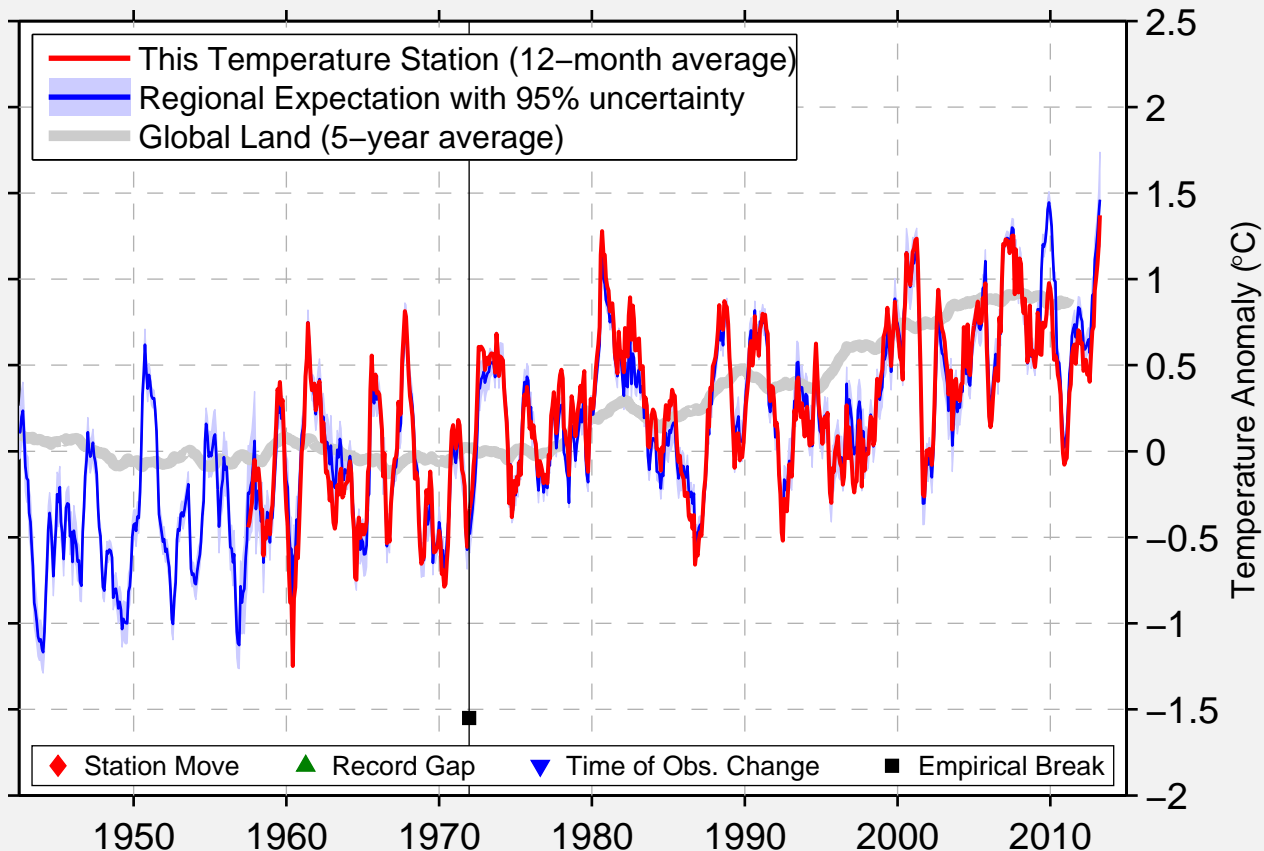

# MAITLAND POST OFFICE

34.379 S, 137.670 E (Australia)

Data Quality Controlled and Aligned at Breakpoints

Berkeley Earth