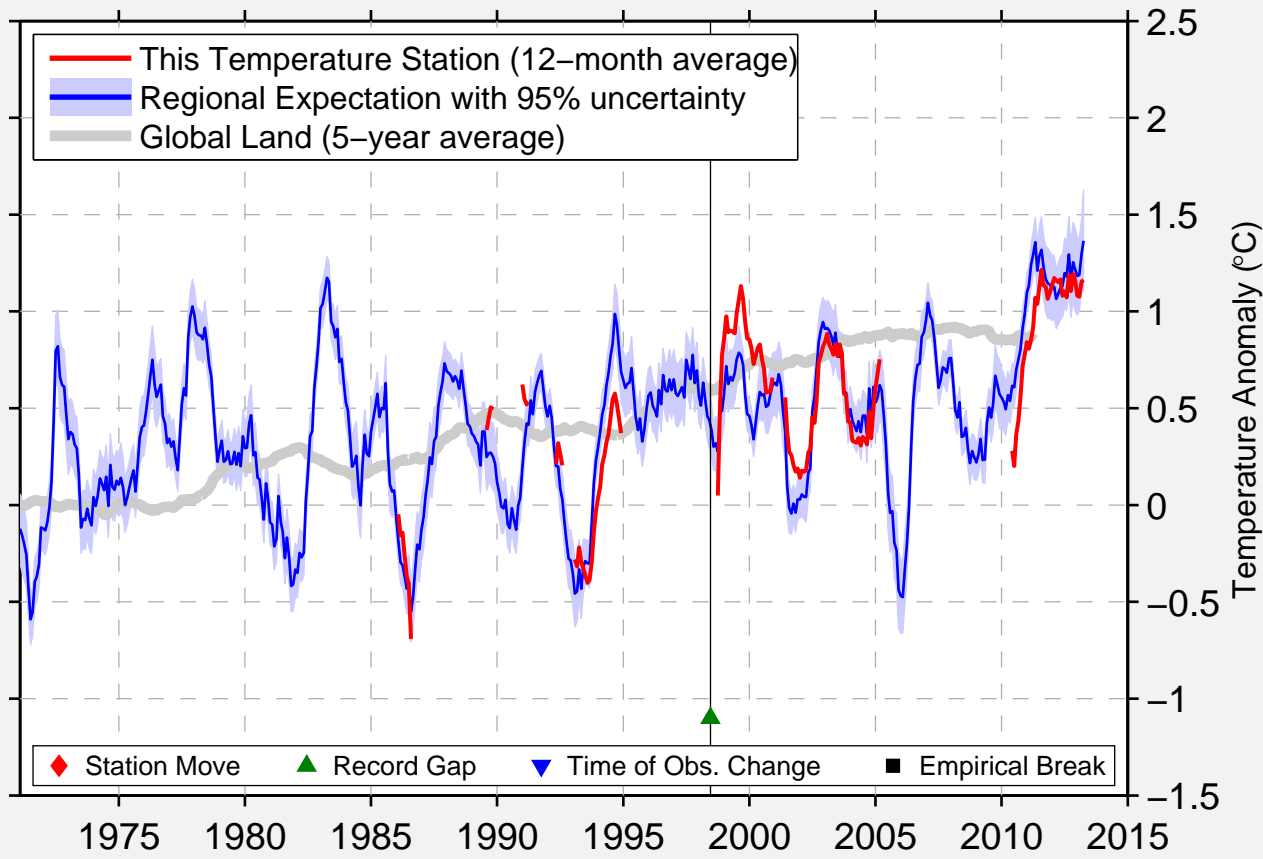

WINDY HARBOUR

34.834 S, 116.032 E (Australia)

Data Quality Controlled and Aligned at Breakpoints

Berkeley Earth