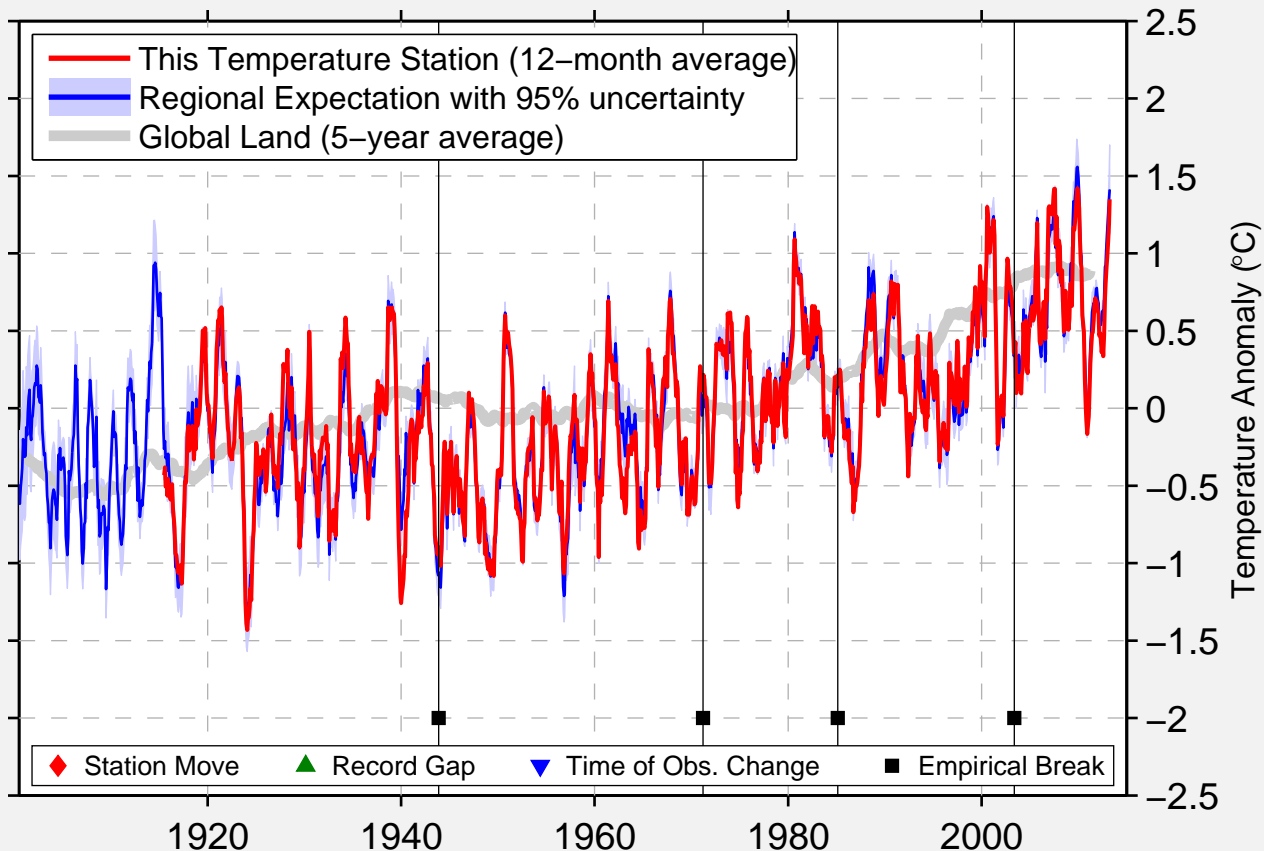

LAMEROO POST OFFICE

35.331 S, 140.517 E (Australia)

Data Quality Controlled and Aligned at Breakpoints

Berkeley Earth