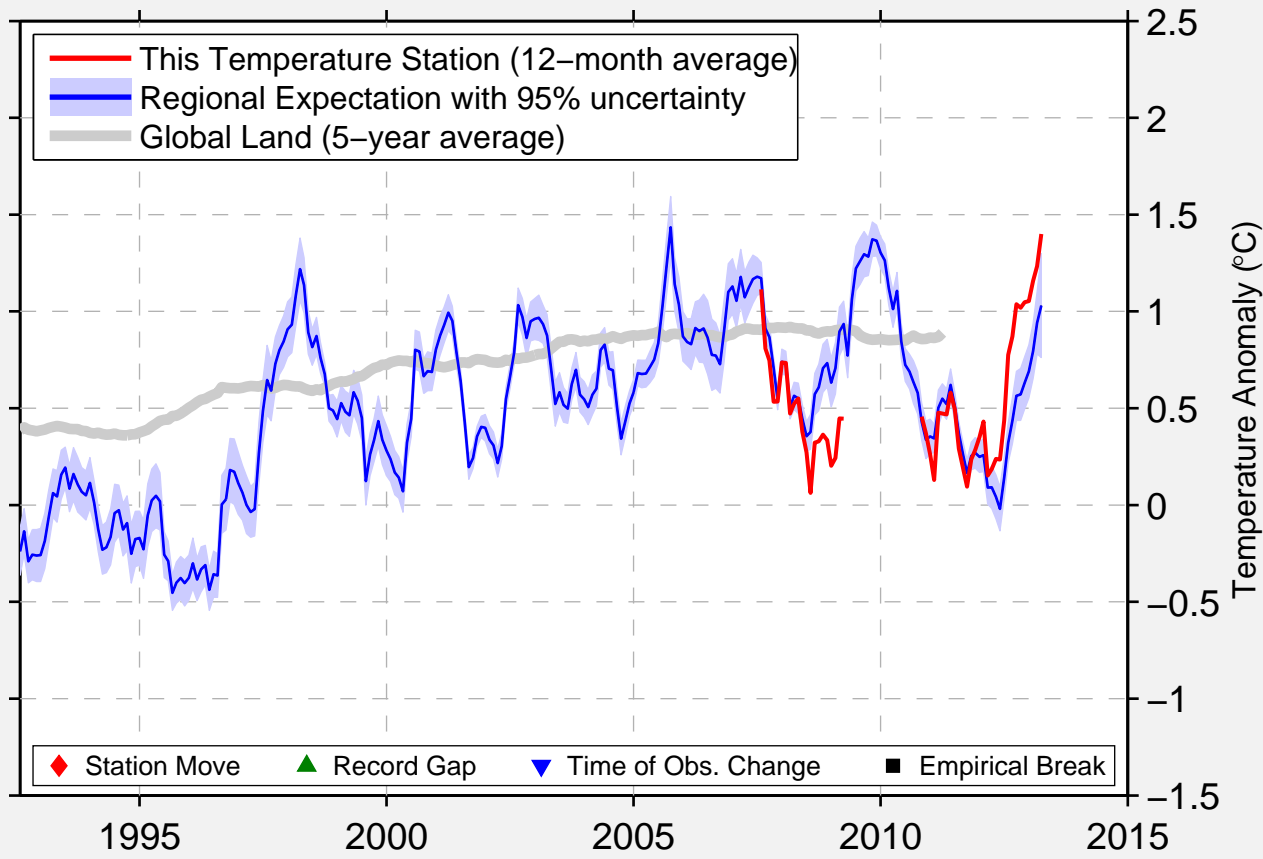

# MOUNT GININI AWS

35.529 S, 148.772 E (Australia)

Data Quality Controlled and Aligned at Breakpoints

Berkeley Earth