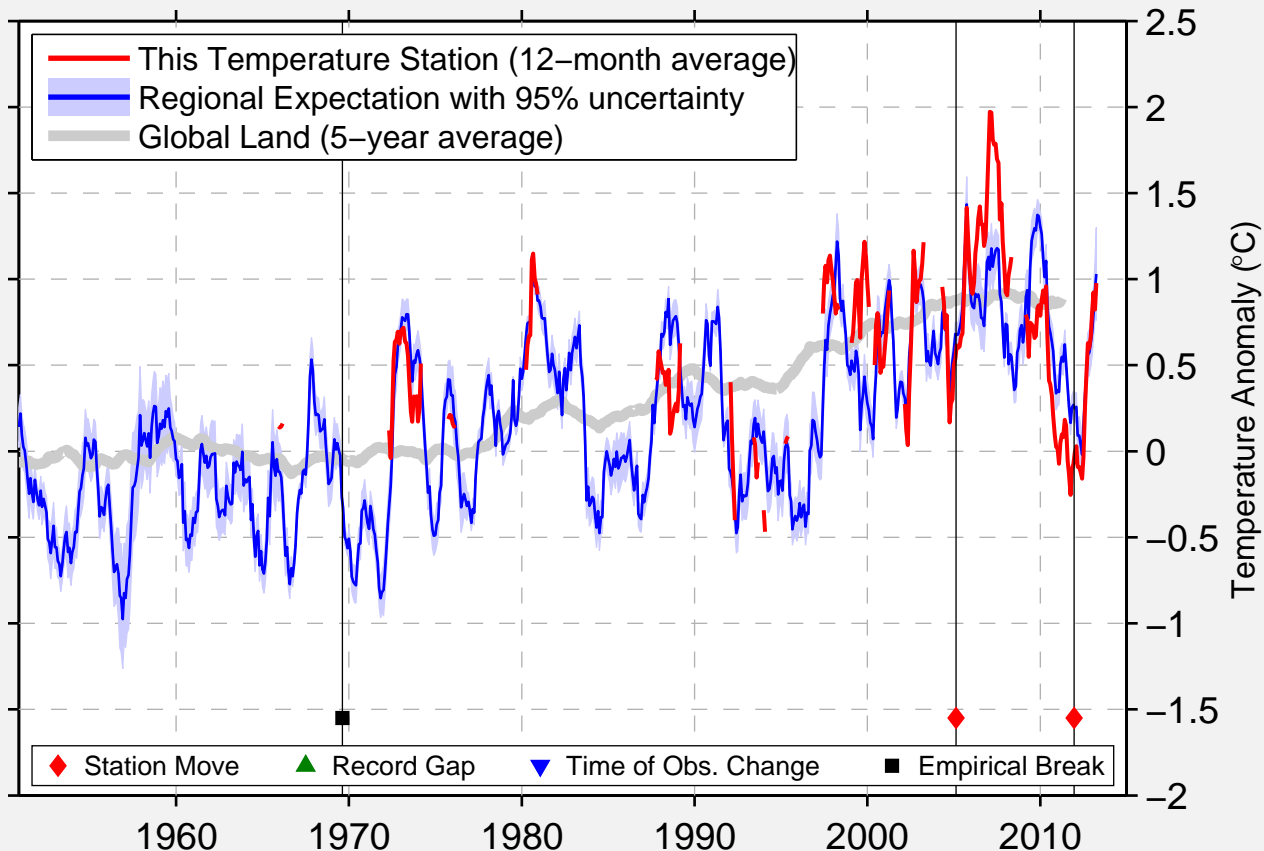

CABRAMURRA SMHEA AWS

35.775 S, 148.313 E (Australia)

Data Quality Controlled and Aligned at Breakpoints

Berkeley Earth