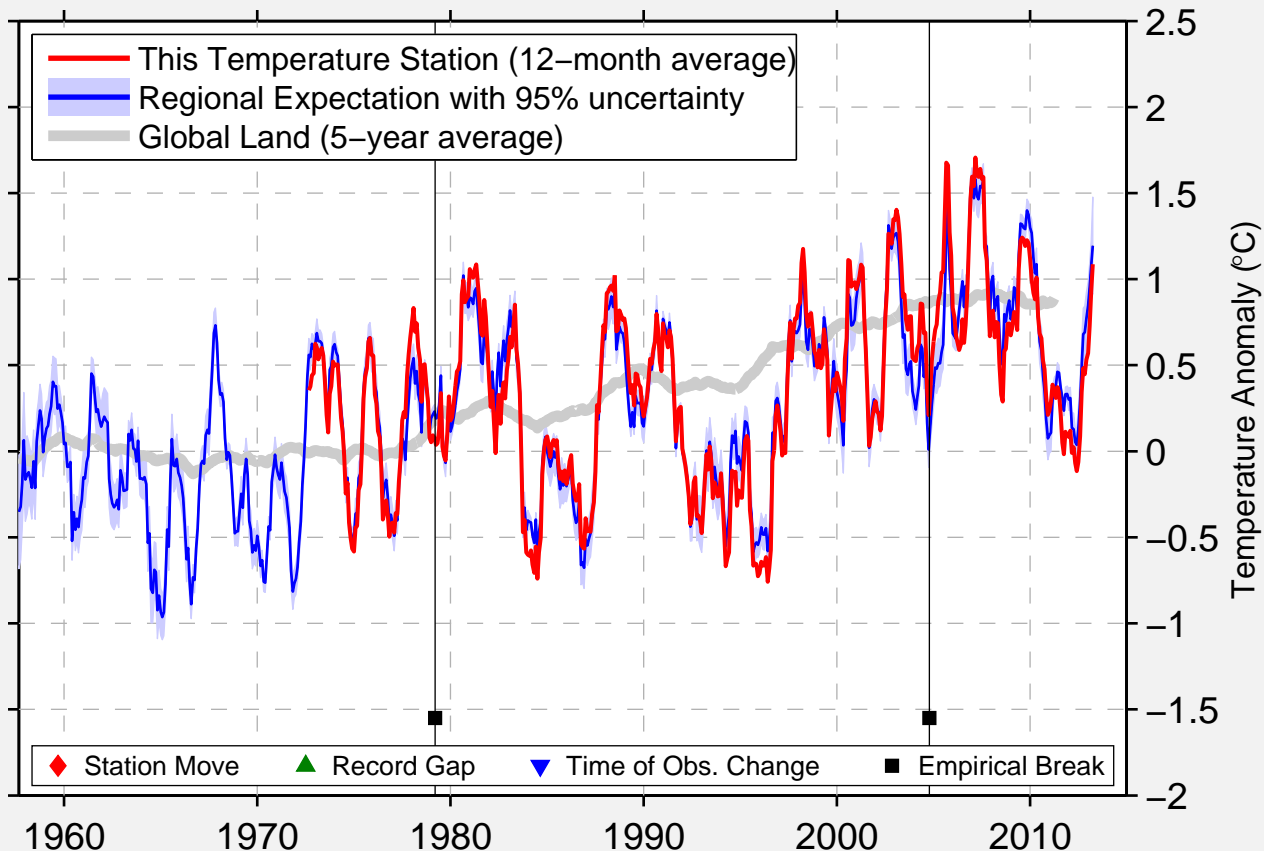

CORRYONG (PARISH LANE)

36.192 S, 147.889 E (Australia)

Data Quality Controlled and Aligned at Breakpoints

Berkeley Earth