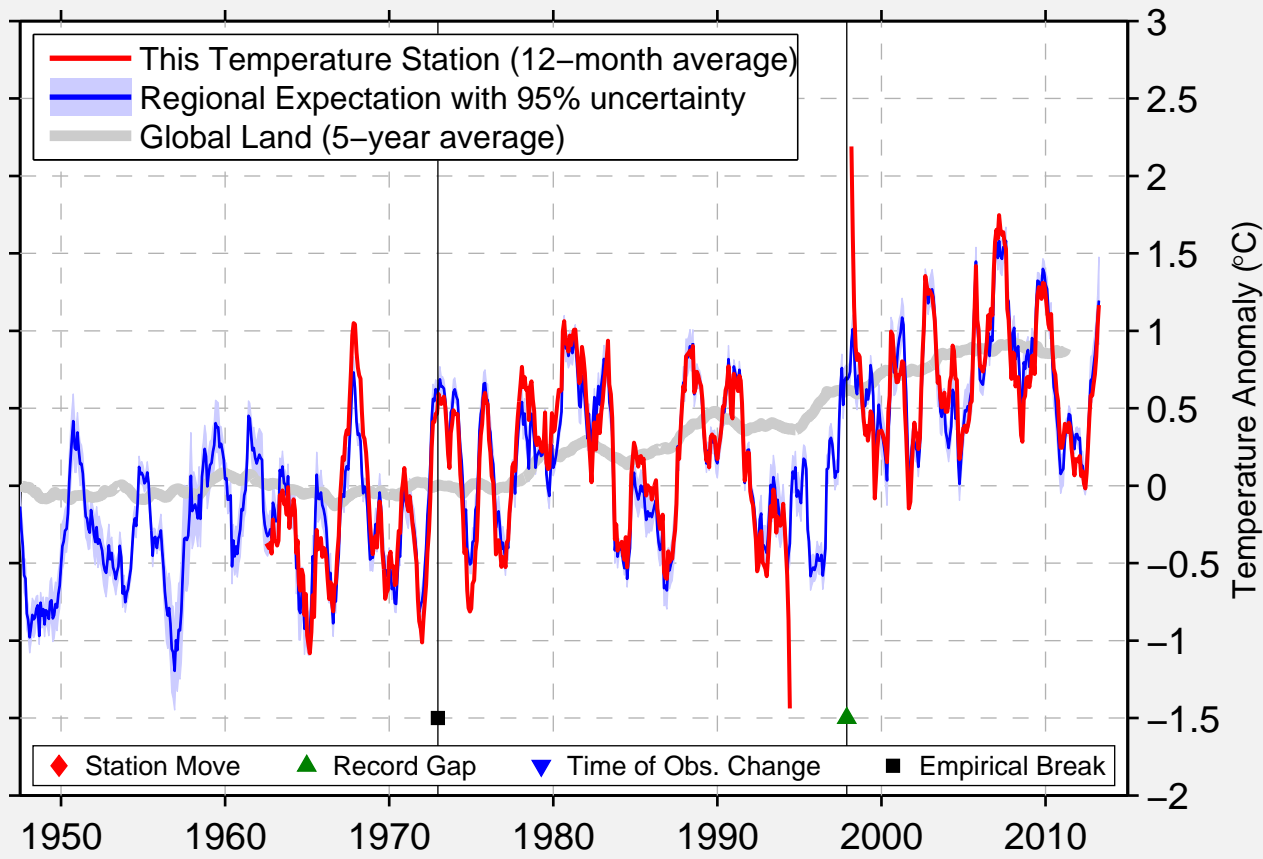

KHANCOBAN SMHEA

36.230 S, 148.143 E (Australia)

Data Quality Controlled and Aligned at Breakpoints

Berkeley Earth