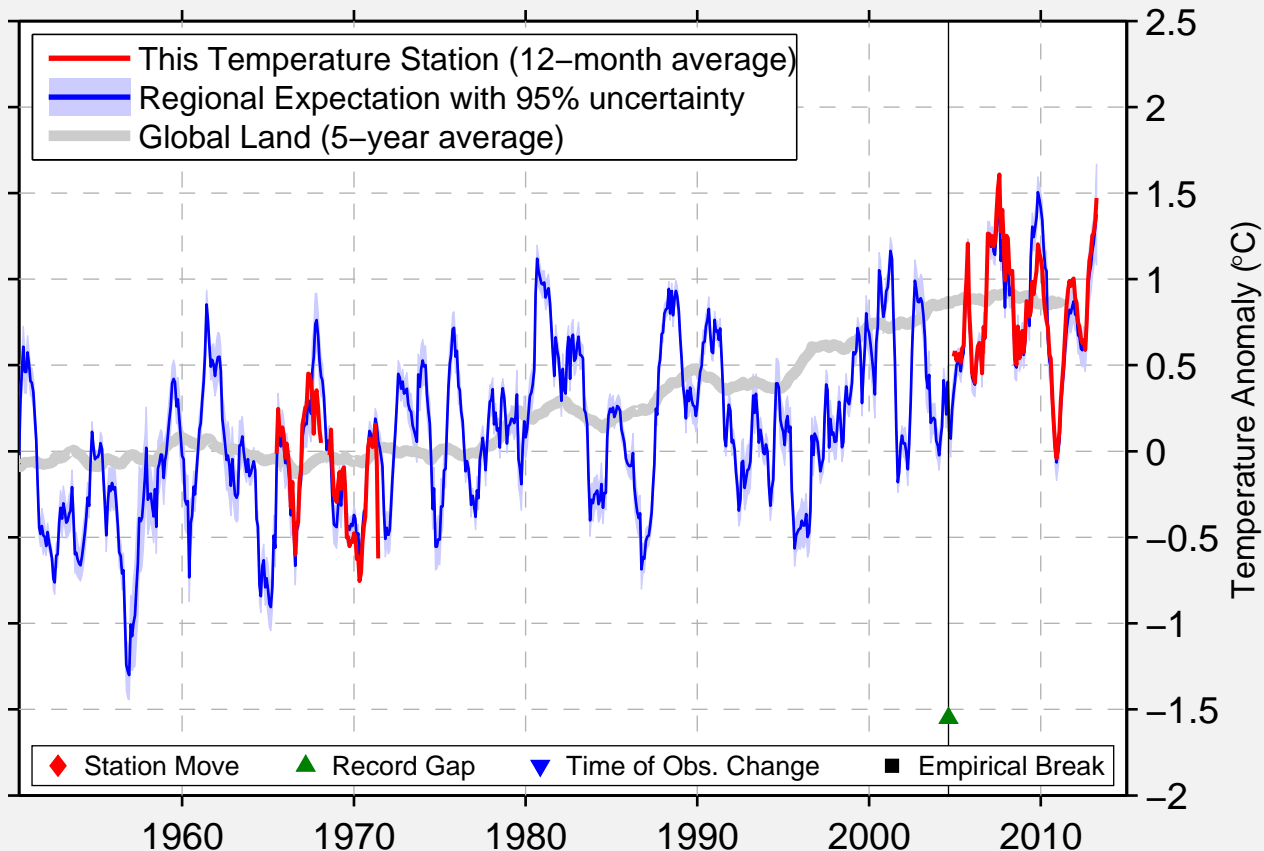

# CHARLTON POST OFFICE

36.276 S, 143.342 E (Australia)

Data Quality Controlled and Aligned at Breakpoints

Berkeley Earth