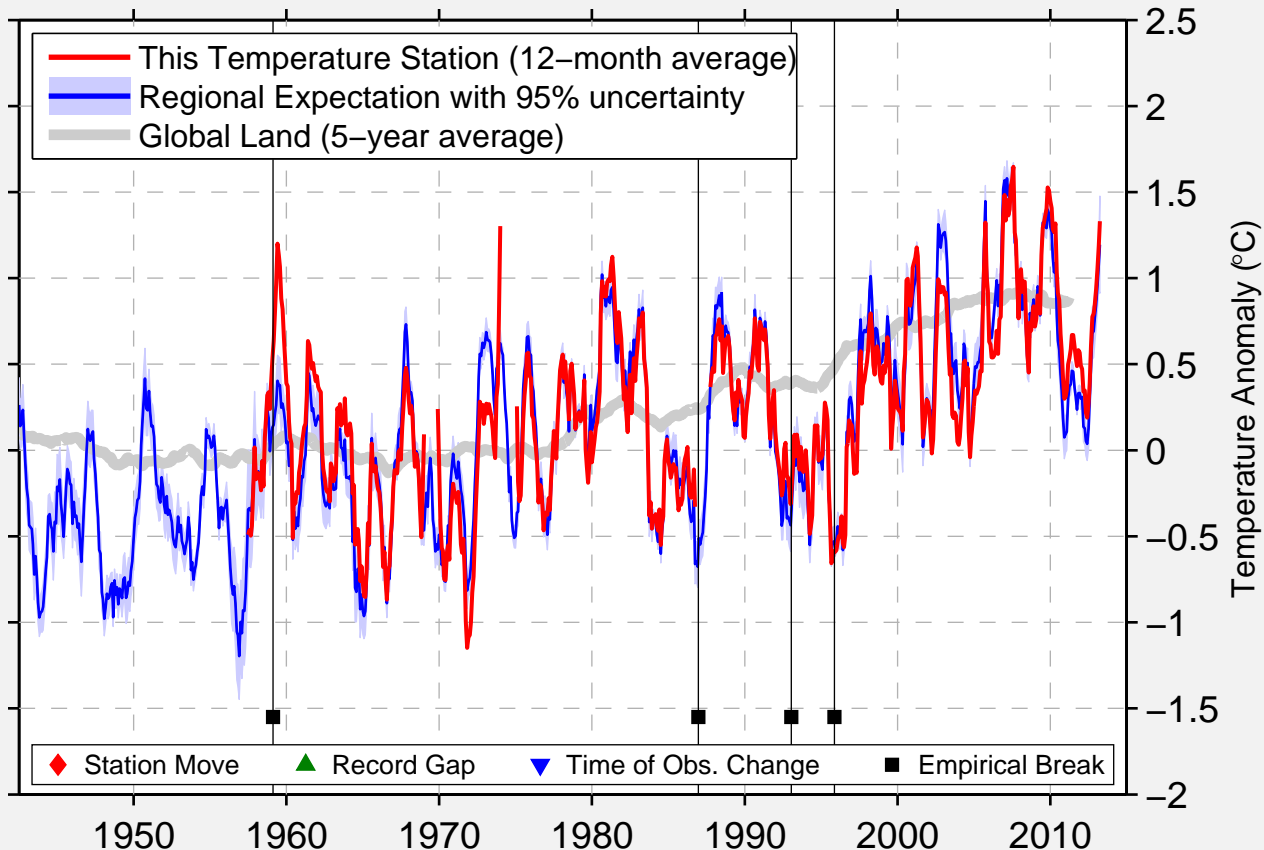

WANGARATTA AERO

36.394 S, 146.303 E (Australia)

Data Quality Controlled and Aligned at Breakpoints

Berkeley Earth