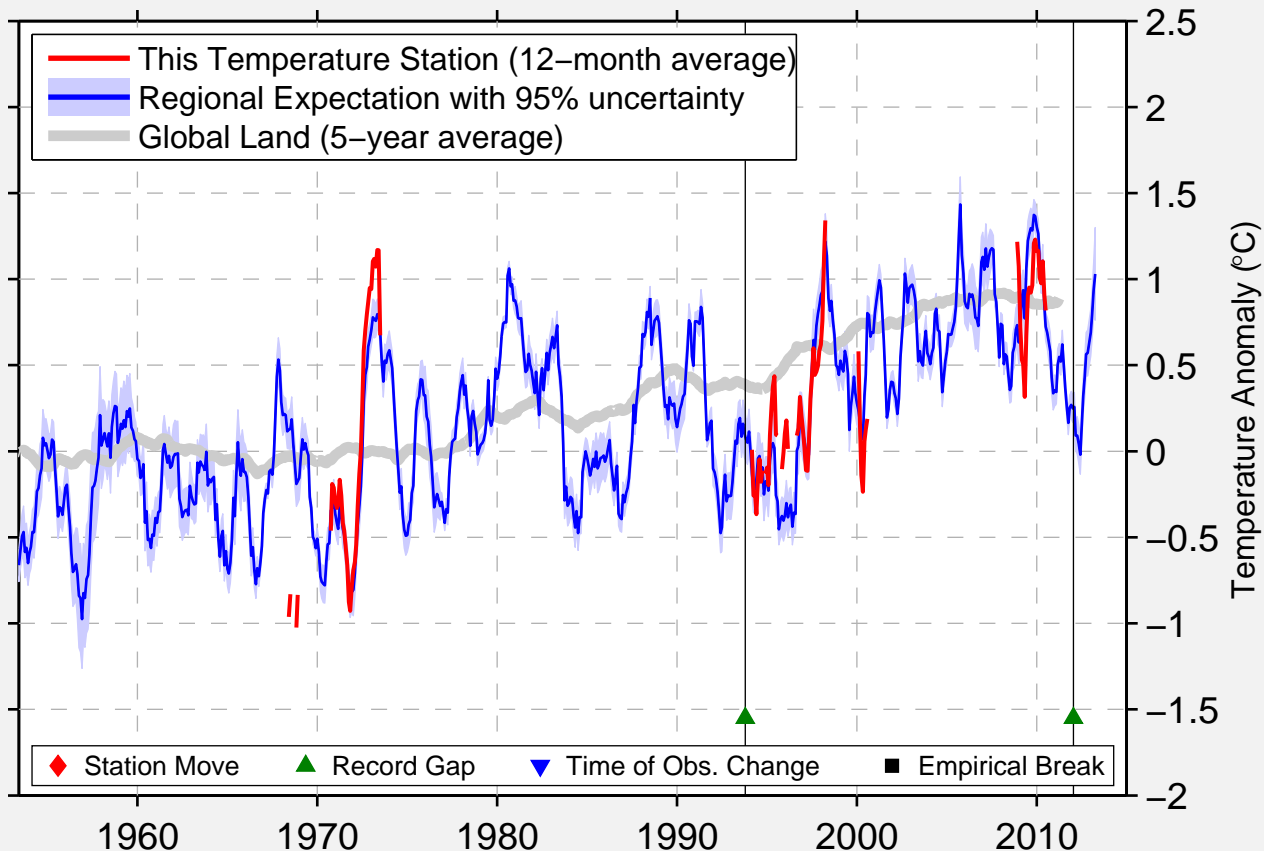

# CHARLOTTE PASS (KOSCIUSKO CHALET)

36.434 S, 148.333 E (Australia)

Data Quality Controlled and Aligned at Breakpoints

Berkeley Earth