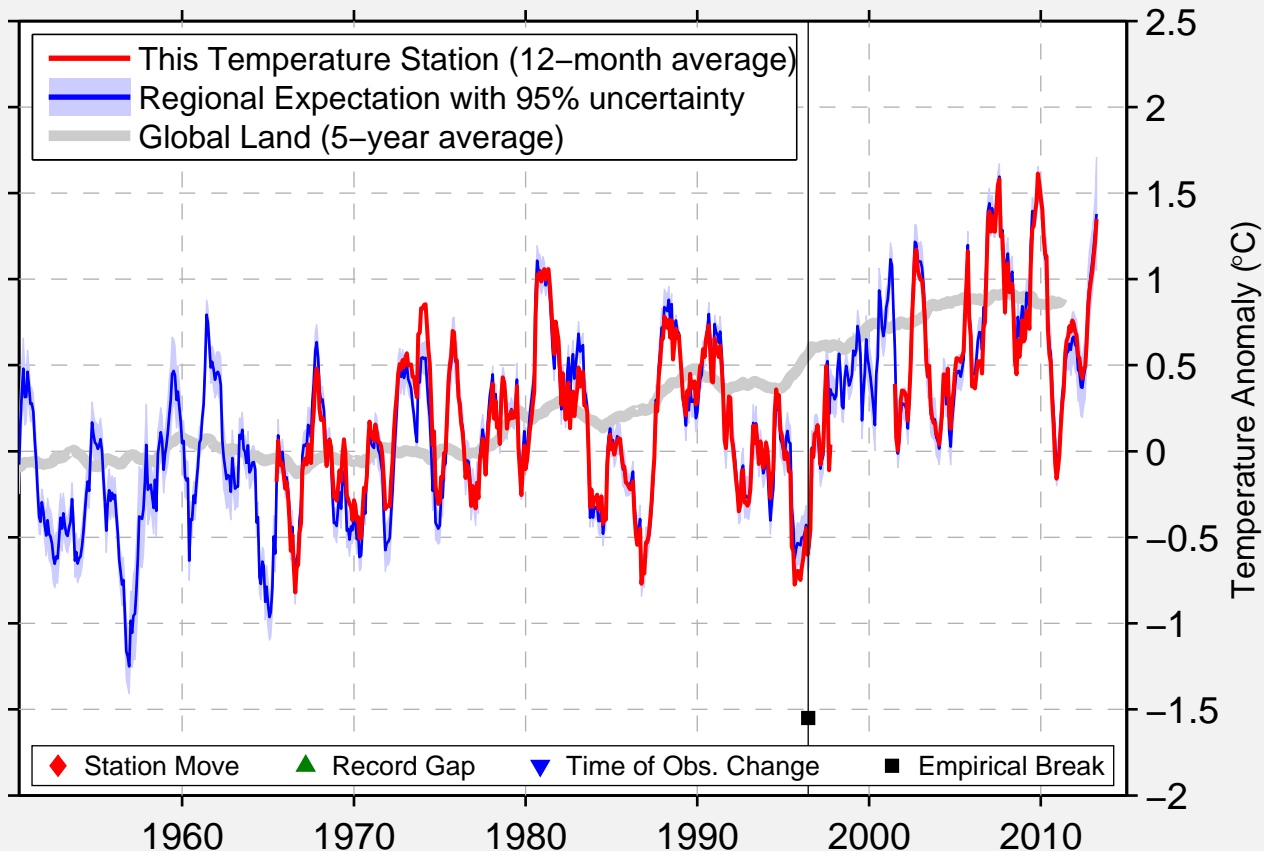

# TATURA INST SUSTAINABLE AG

36.438 S, 145.267 E (Australia)

Data Quality Controlled and Aligned at Breakpoints

Berkeley Earth