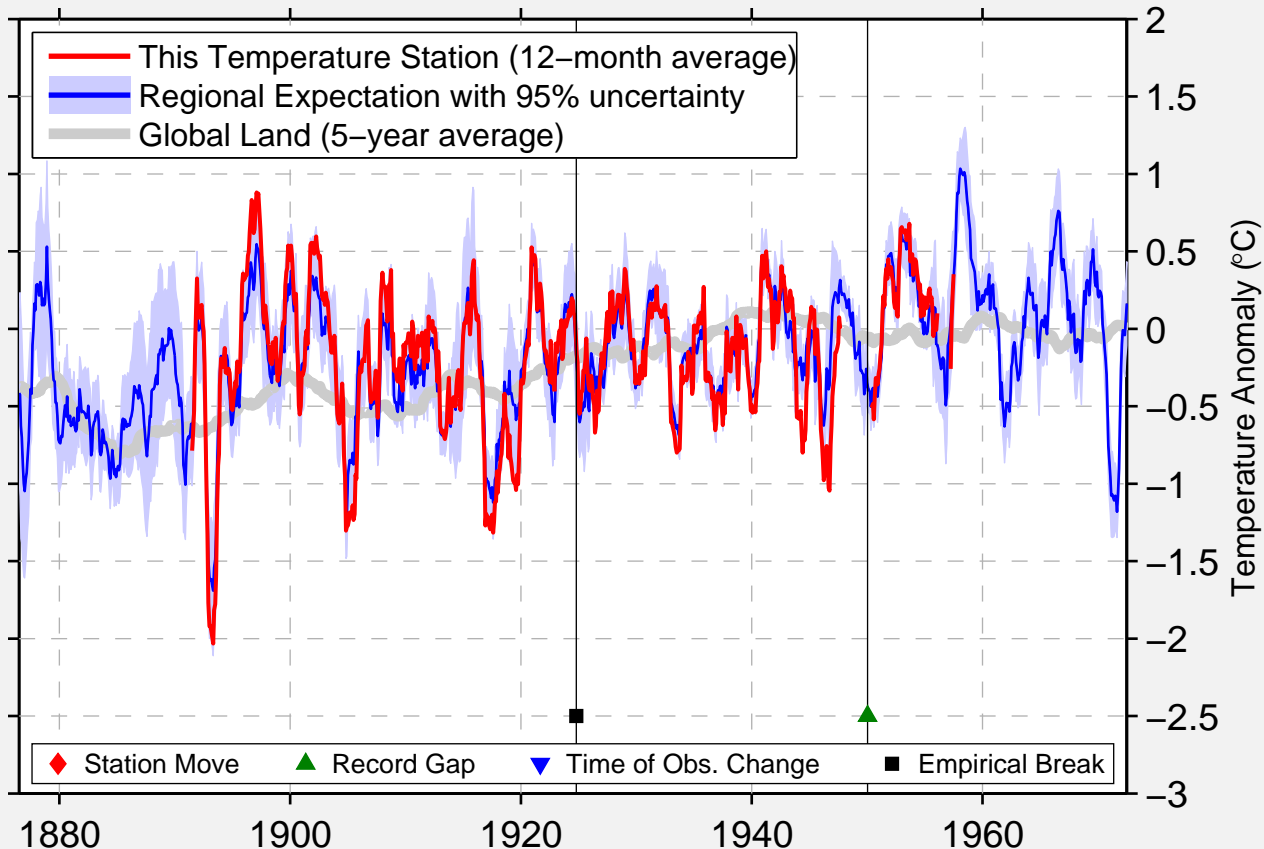

RANCHEE

23.380 N, 85.330 E (India)

Data Quality Controlled and Aligned at Breakpoints

Berkeley Earth