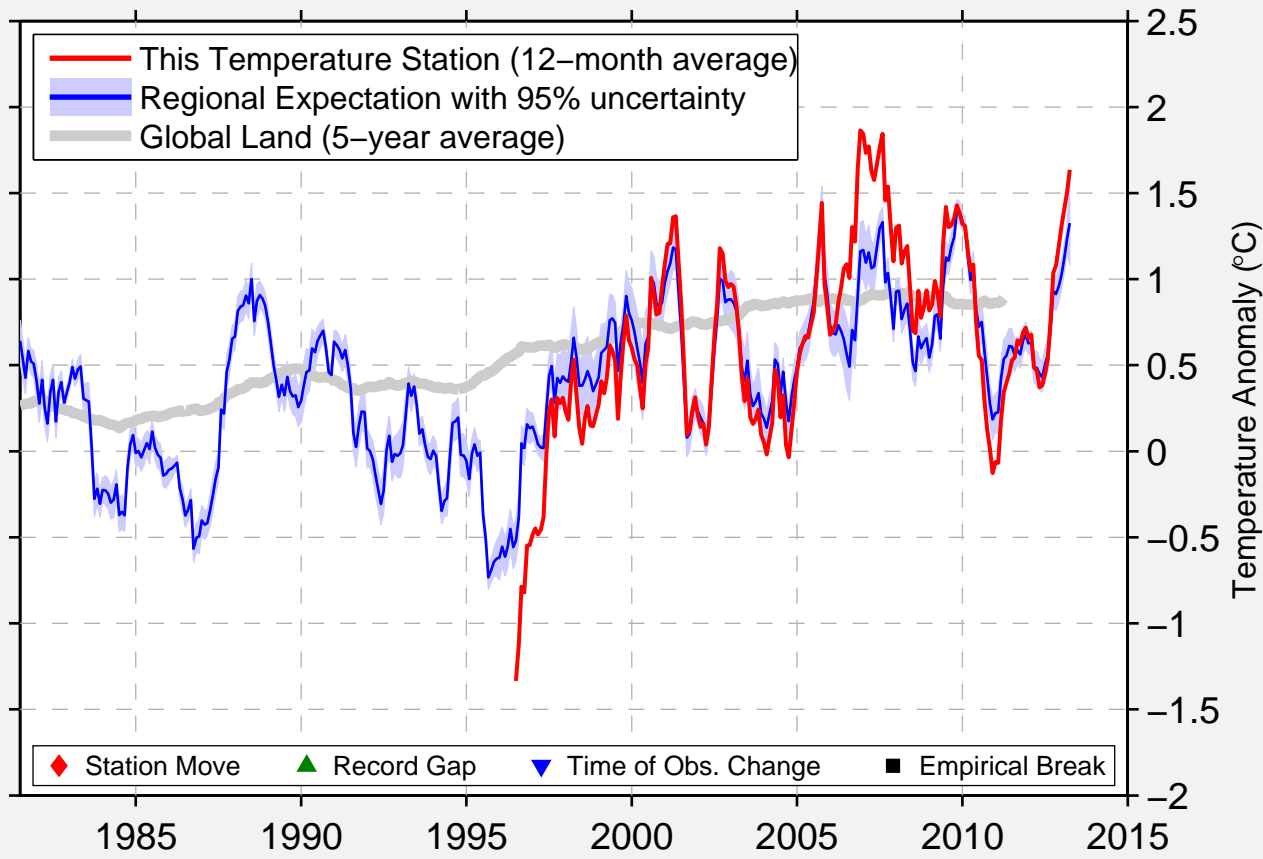

# EILDON FIRE TOWER

37.213 S, 145.837 E (Australia)

Data Quality Controlled and Aligned at Breakpoints

Berkeley Earth