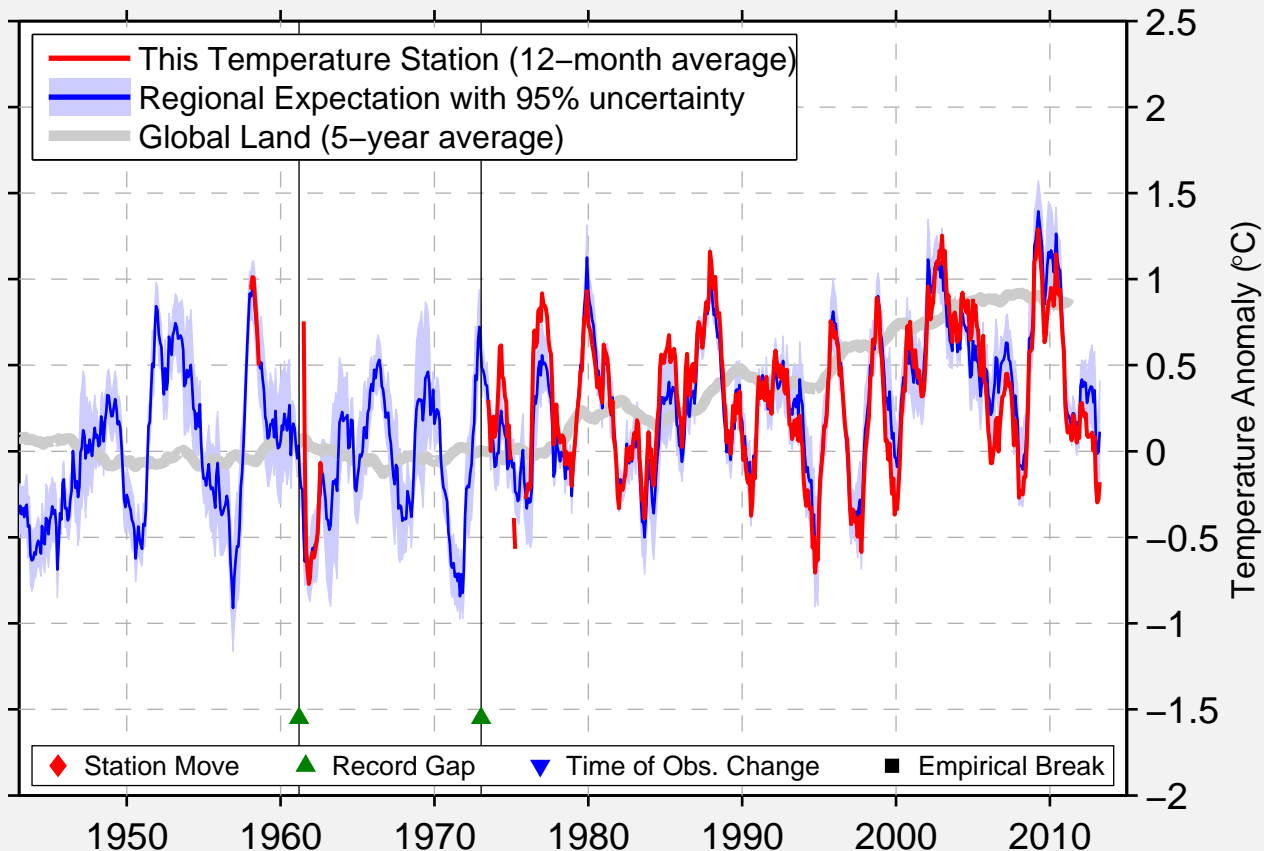

BHOPAL/BAIRAGARH

23.283 N, 77.350 E (India)

Data Quality Controlled and Aligned at Breakpoints

Berkeley Earth